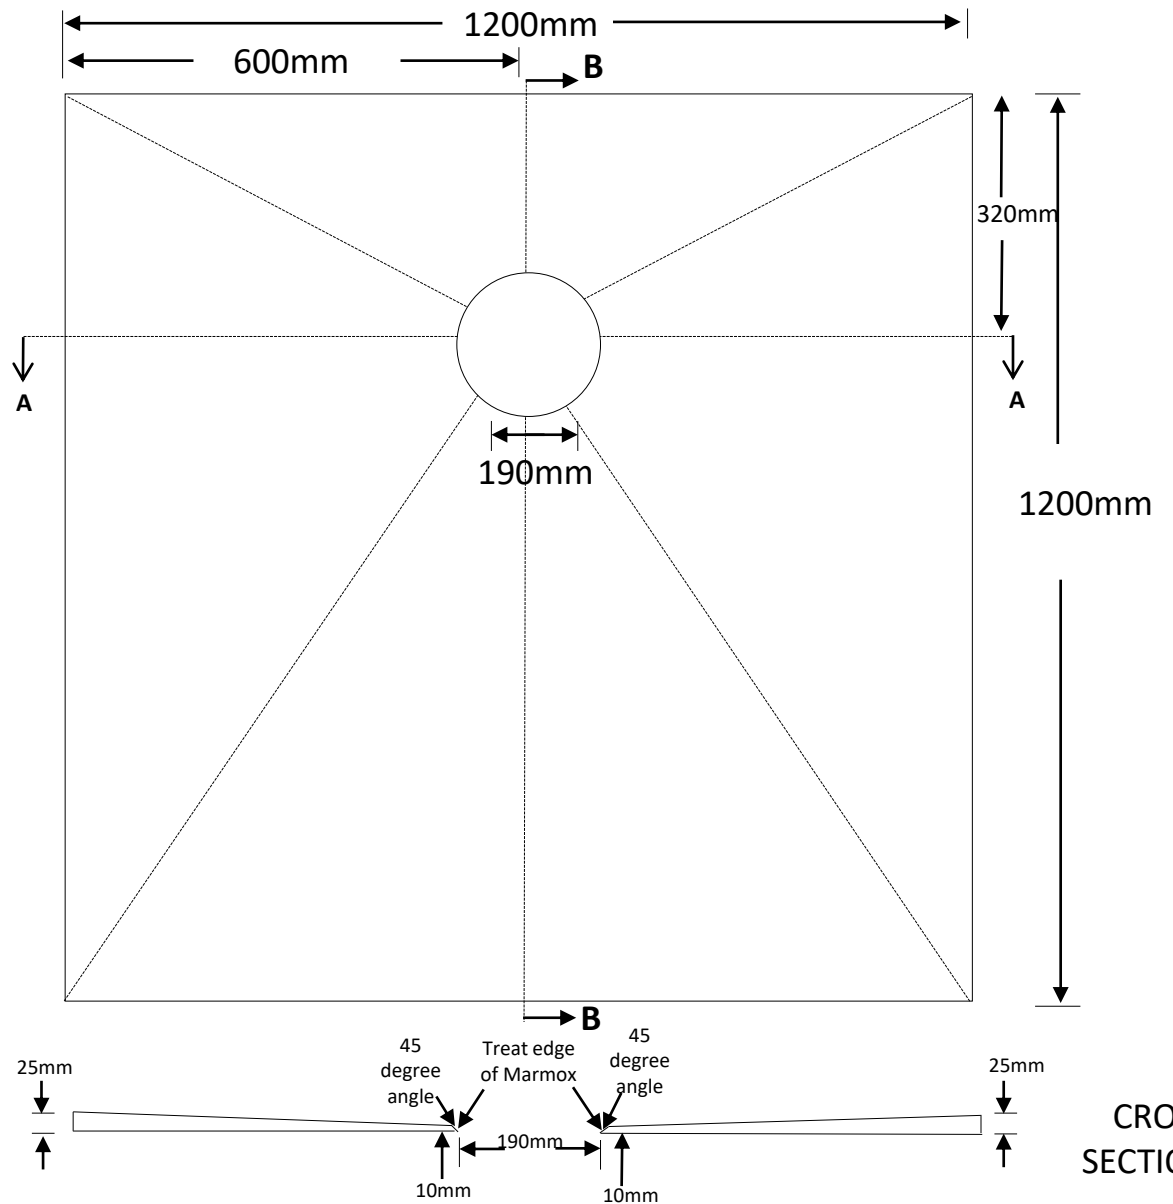

Offset Drain

1200mm x 1200mm

Code: MXPST 1.2-1.2 OFF

Top View

Bottom View