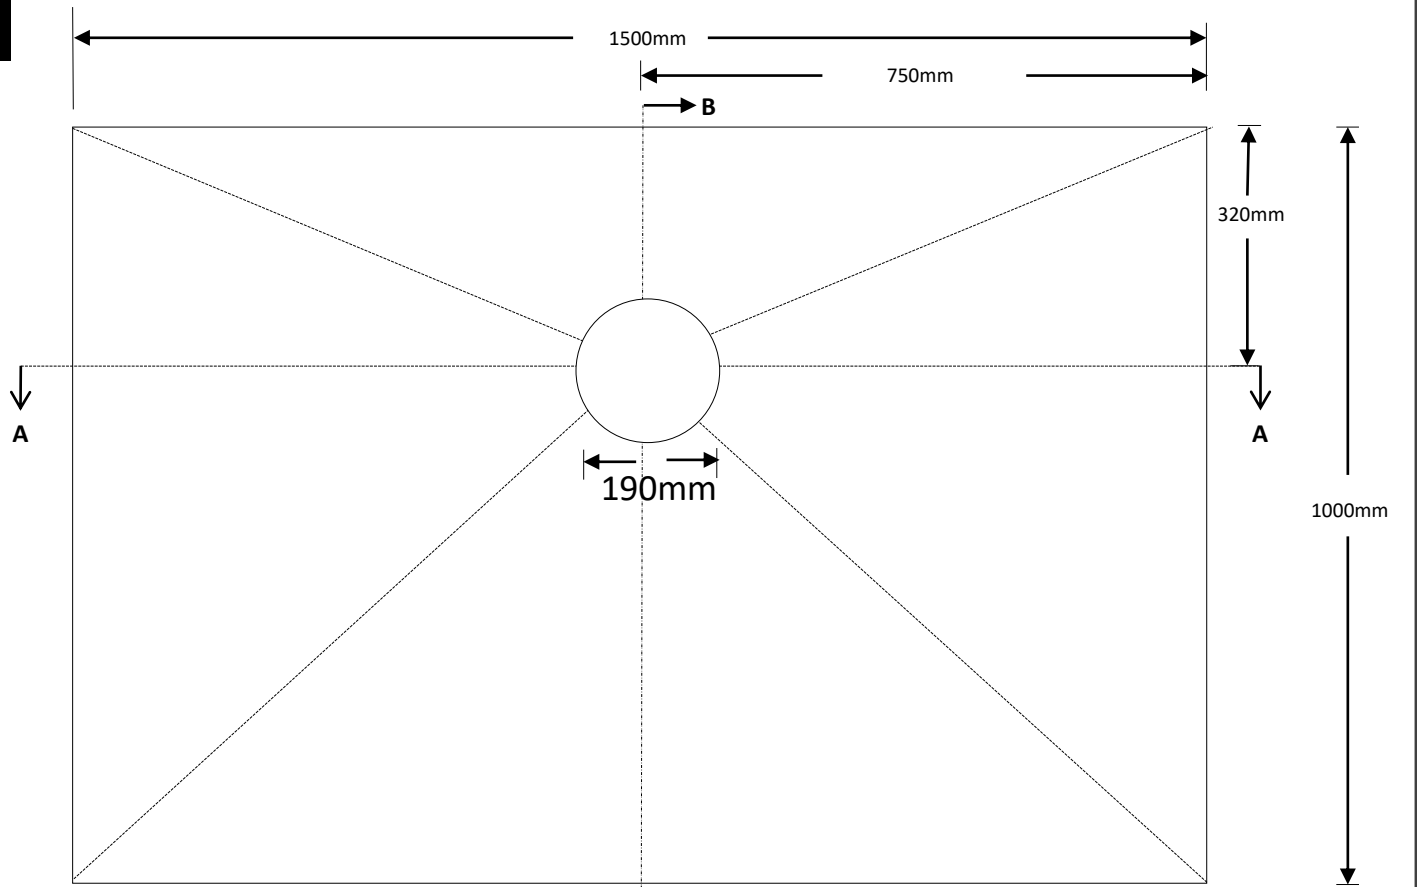

Offset Drain

1000mm x 1500mm

Code: MXPST 1.0 -1.5 OFF

Top View

Bottom View