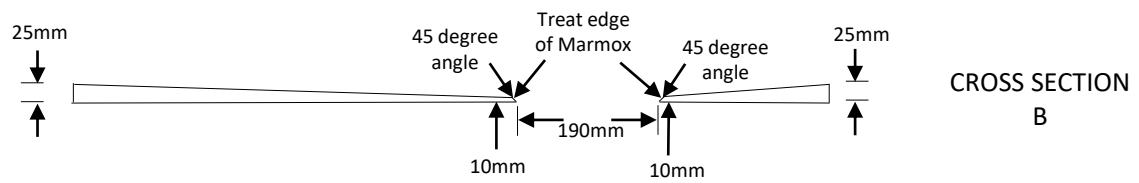

Offset Drain

1000mm x 1500mm

Code: MXPST 1.0 -1.5 OFF

Top View

Bottom View