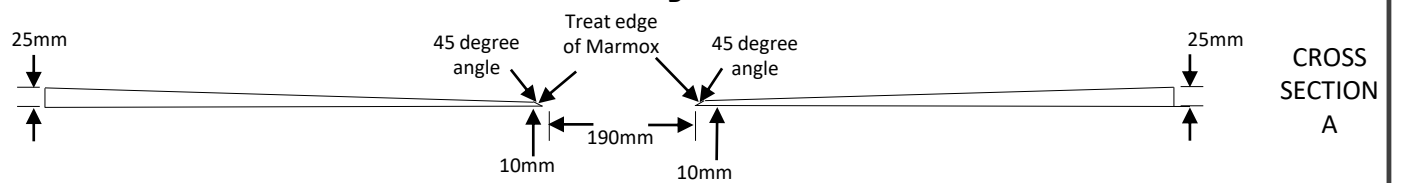

Offset Drain

1000mm x 1500mm

Code: MXPST 1.0 -1.5 OFF

Top View

Bottom View