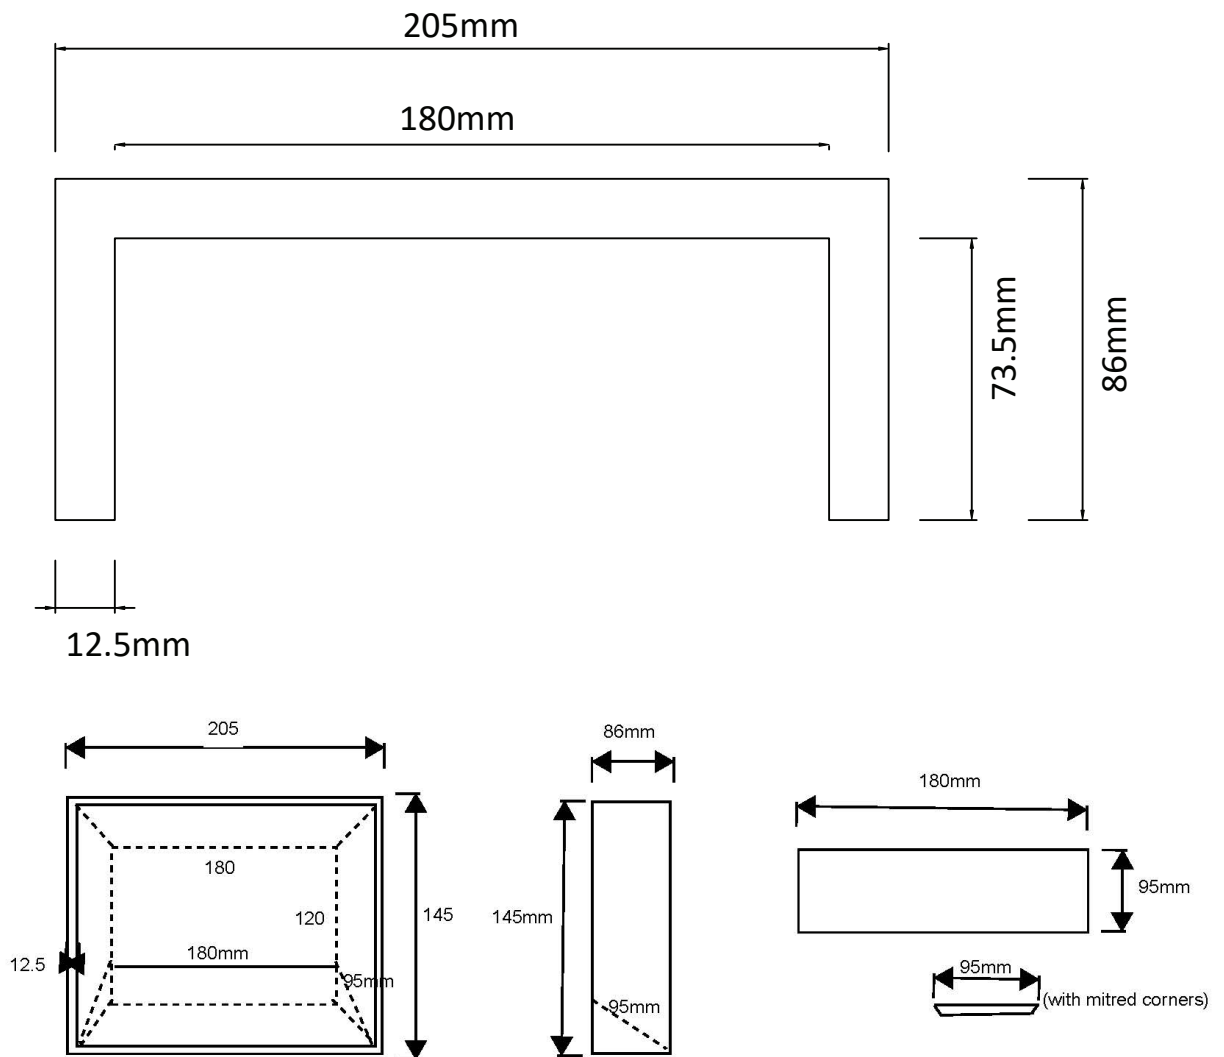

FOOTREST - 180mm x 120mm (inside dimensions)

External dimensions: 205 x 145mm