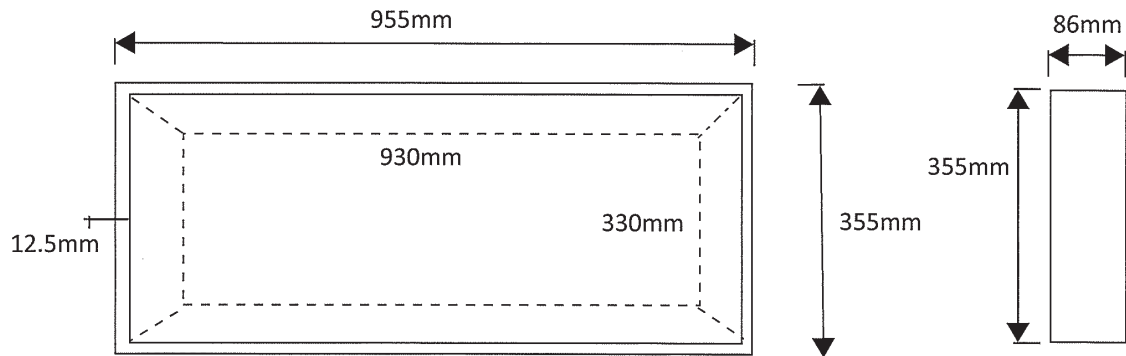

SHOWER NICHE - 930mm x 330mm (inside dimensions)

External dimensions: 955 x 355mm

Packers : 2 packers included with this size.