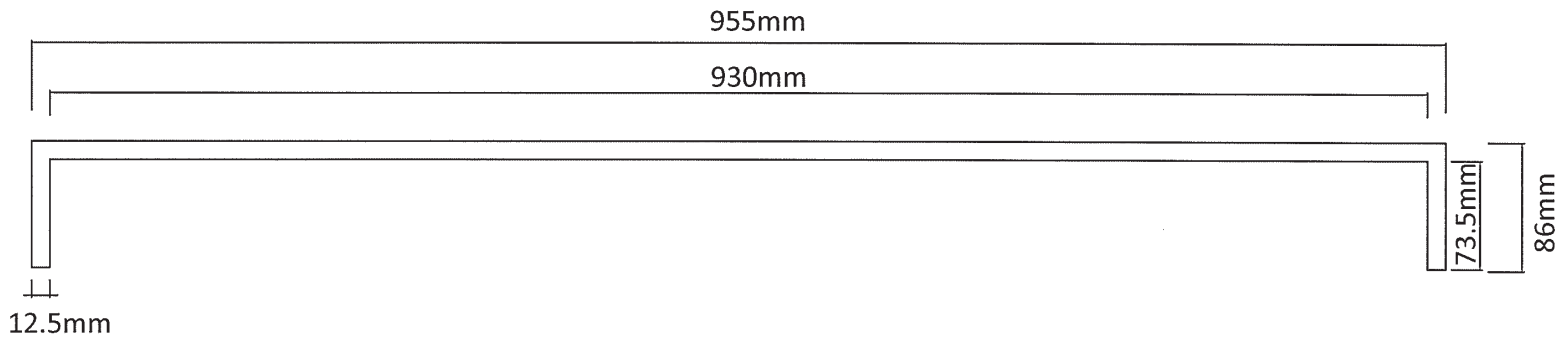

SHOWER NICHE - 930mm x 330mm (inside dimensions)

External dimensions: 955 x 355mm

Packers : 2 packers included with this size.