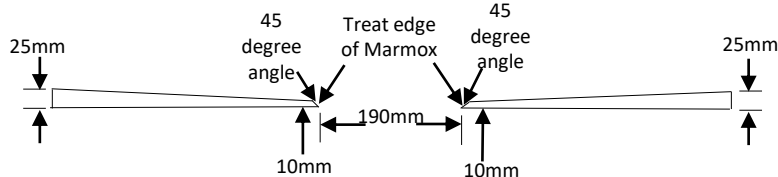

0.9m x 0.9m CD

marmox

900mm x 900mm

Code: MXPST 0.9 -0.9 CD

Top View

CROSS SECTION A

Bottom View