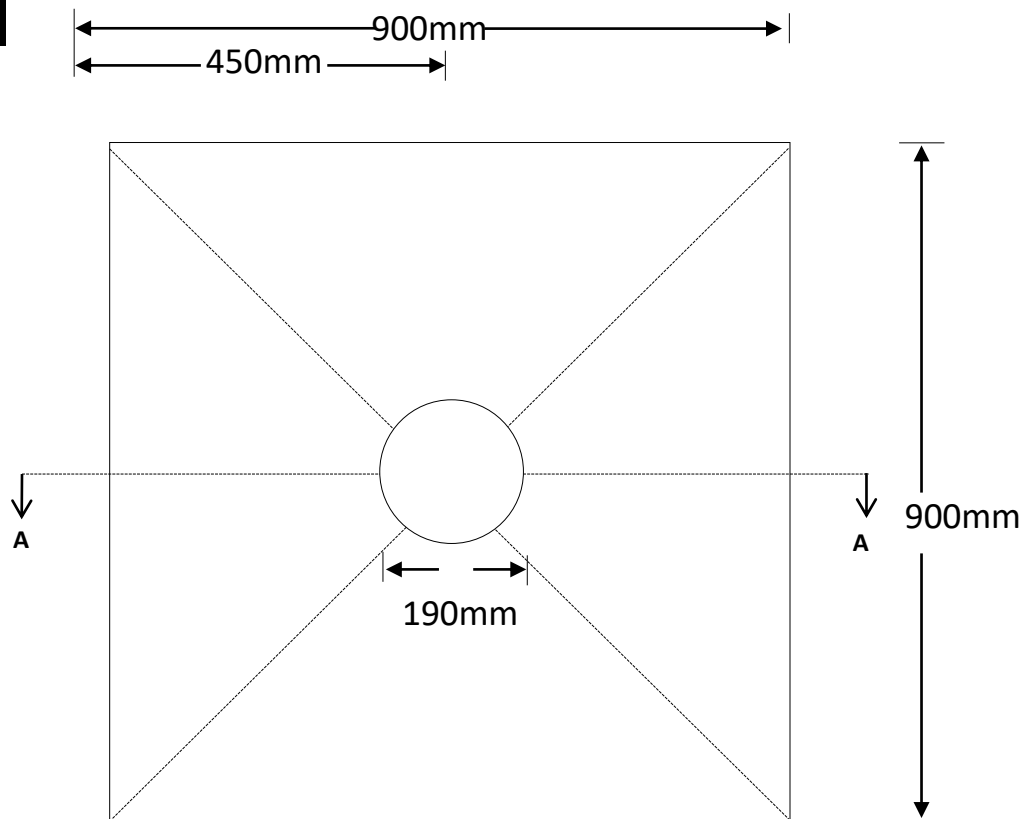

0.9m x 0.9m CD

marmox

900mm x 900mm

Code: MXPST 0.9 -0.9 CD

Top View

CROSS SECTION A

Bottom View