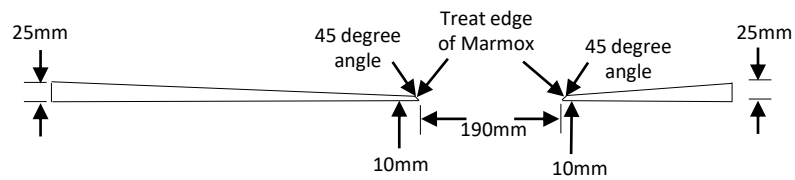

Offset Drain

marmox

900mm x 900mm

Code: MXPST 0.9 – 0.9 OFF

Top View

CROSS SECTION A

Bottom View