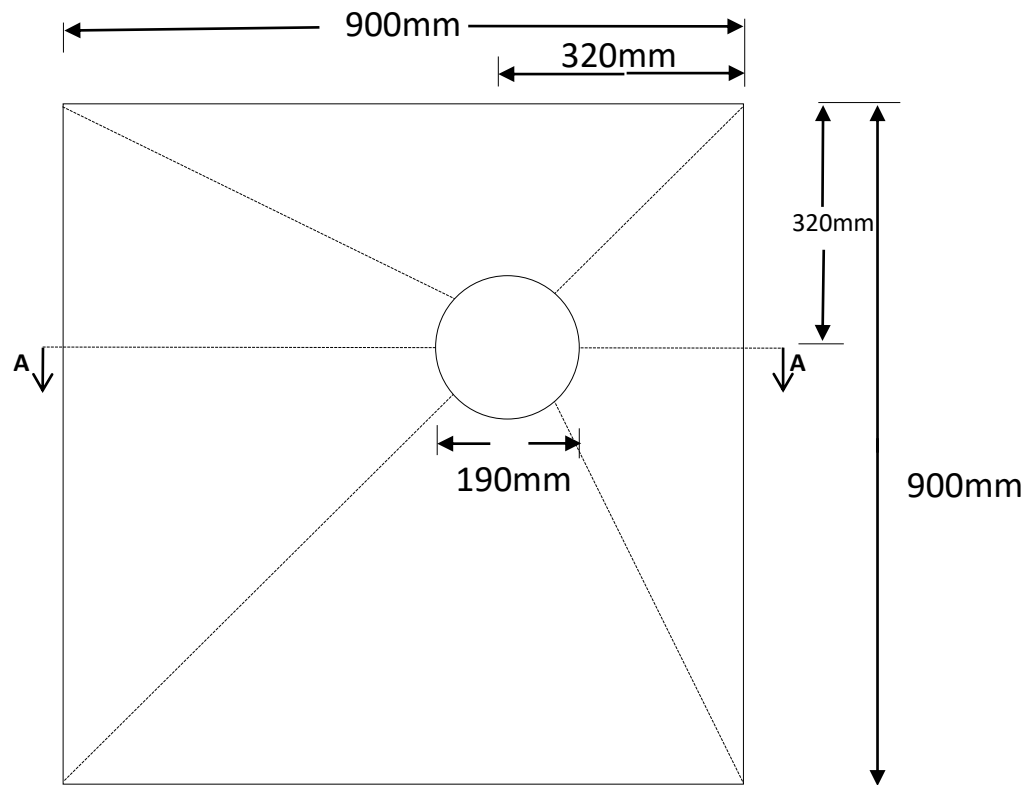

Offset Drain

marmox

900mm x 900mm

Code: MXPST 0.9 – 0.9 OFF

Top View

CROSS SECTION A

Bottom View