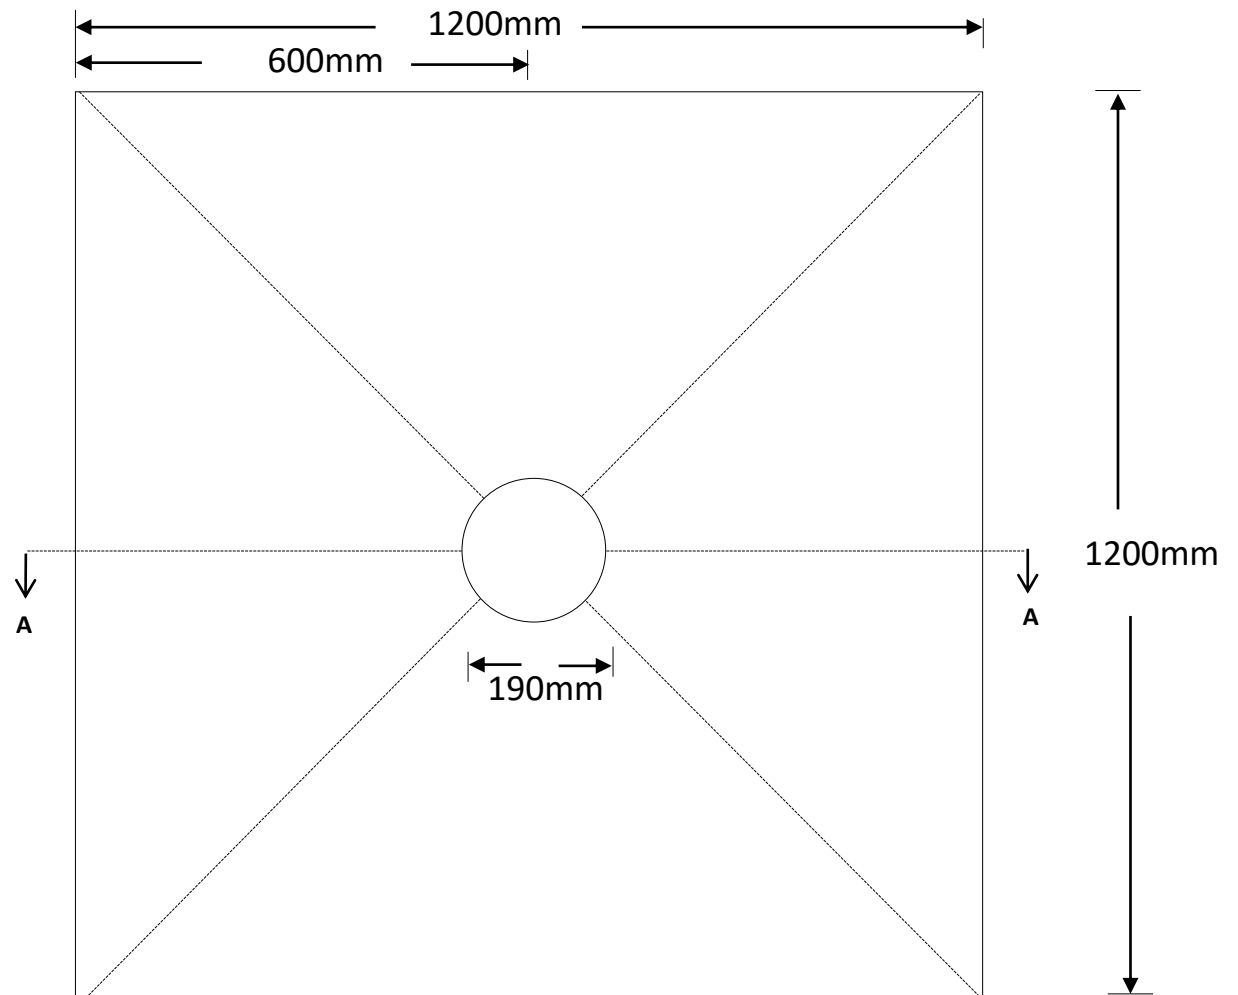

# 1.2m x 1.2m CD

**marmox**

1200mm x 1200mm

Code: MXPST 1.2 -1.2 CD

## Top View

## Bottom View