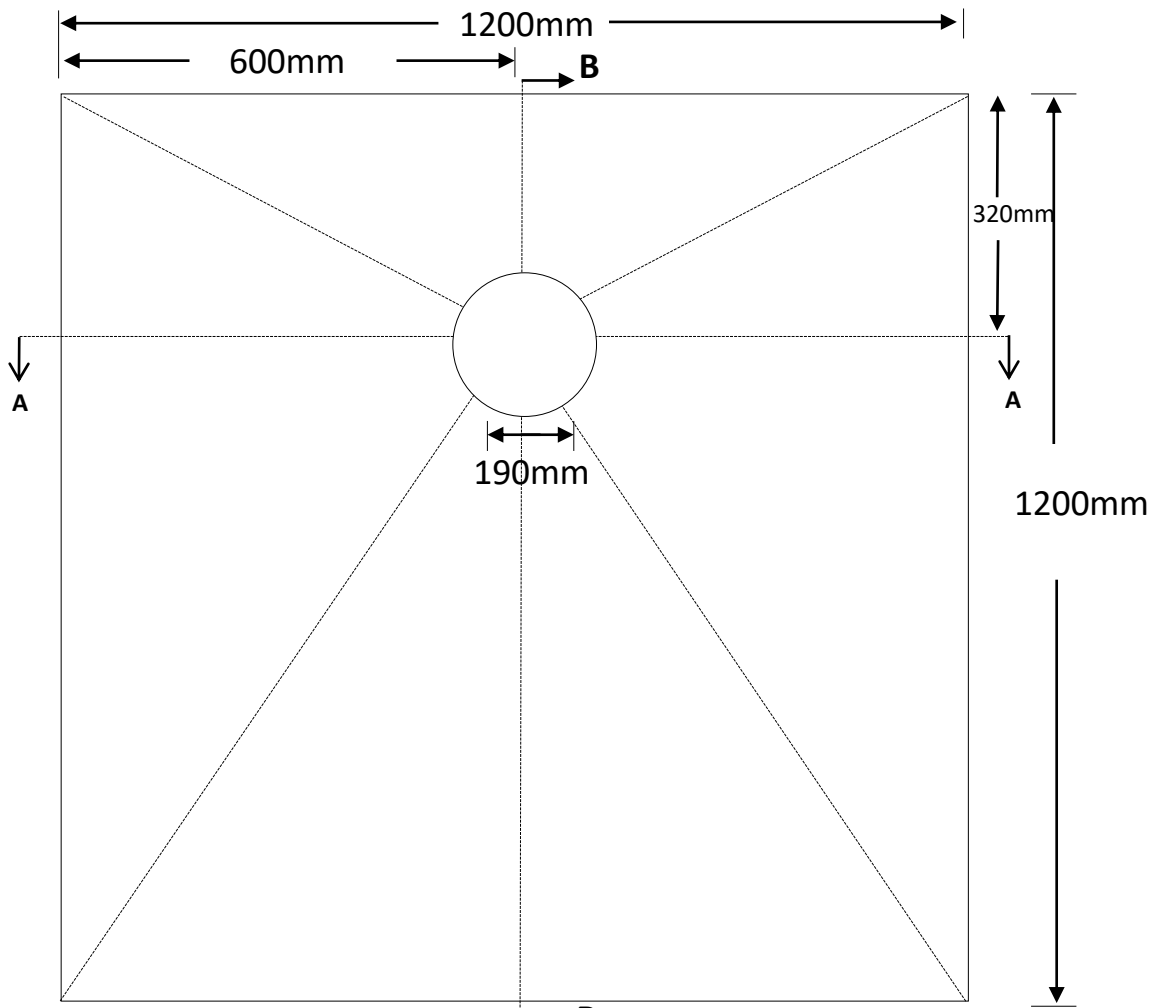

Offset Drain

1200mm x 1200mm

Code: MXPST 1.2-1.2 OFF

Top View

Bottom View