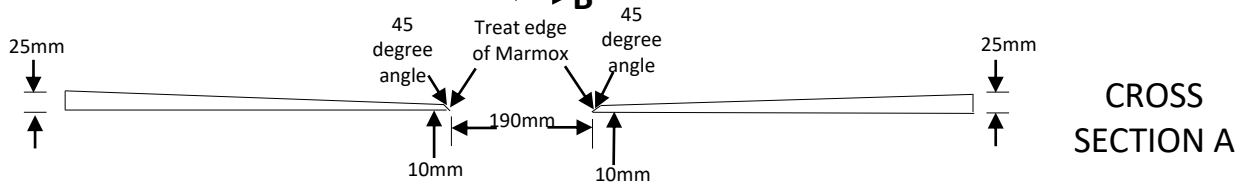

Offset Drain

1200mm x 1200mm

Code: MXPST 1.2-1.2 OFF

Top View

Bottom View