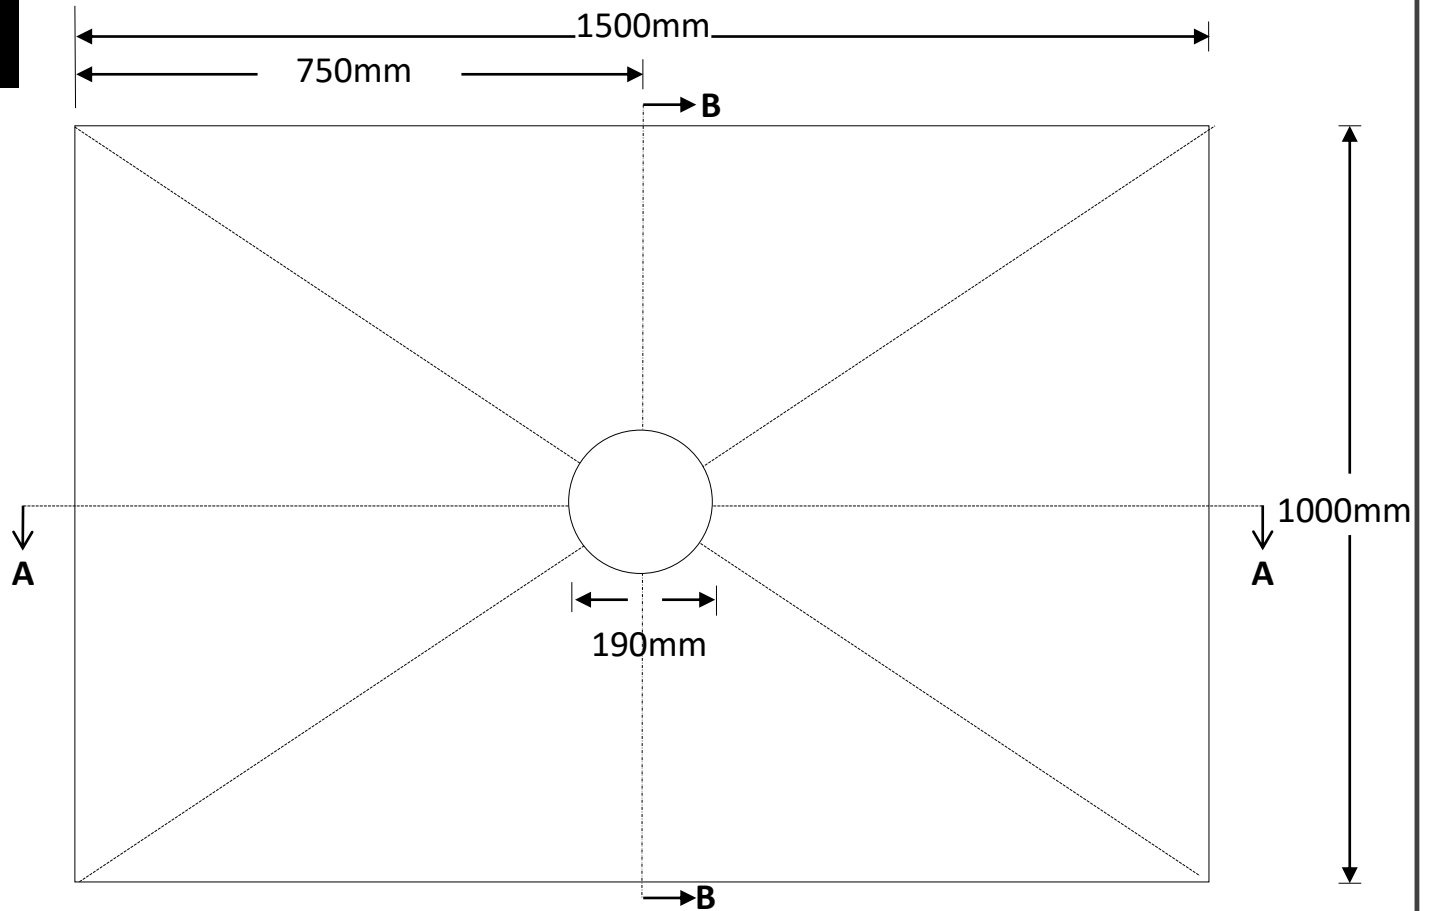

1m x 1.5m CD

1000mm x 1500mm

Code: MXPST 1.0 -1.5 CD

Top View

CROSS SECTION A

CROSS SECTION B

Bottom View