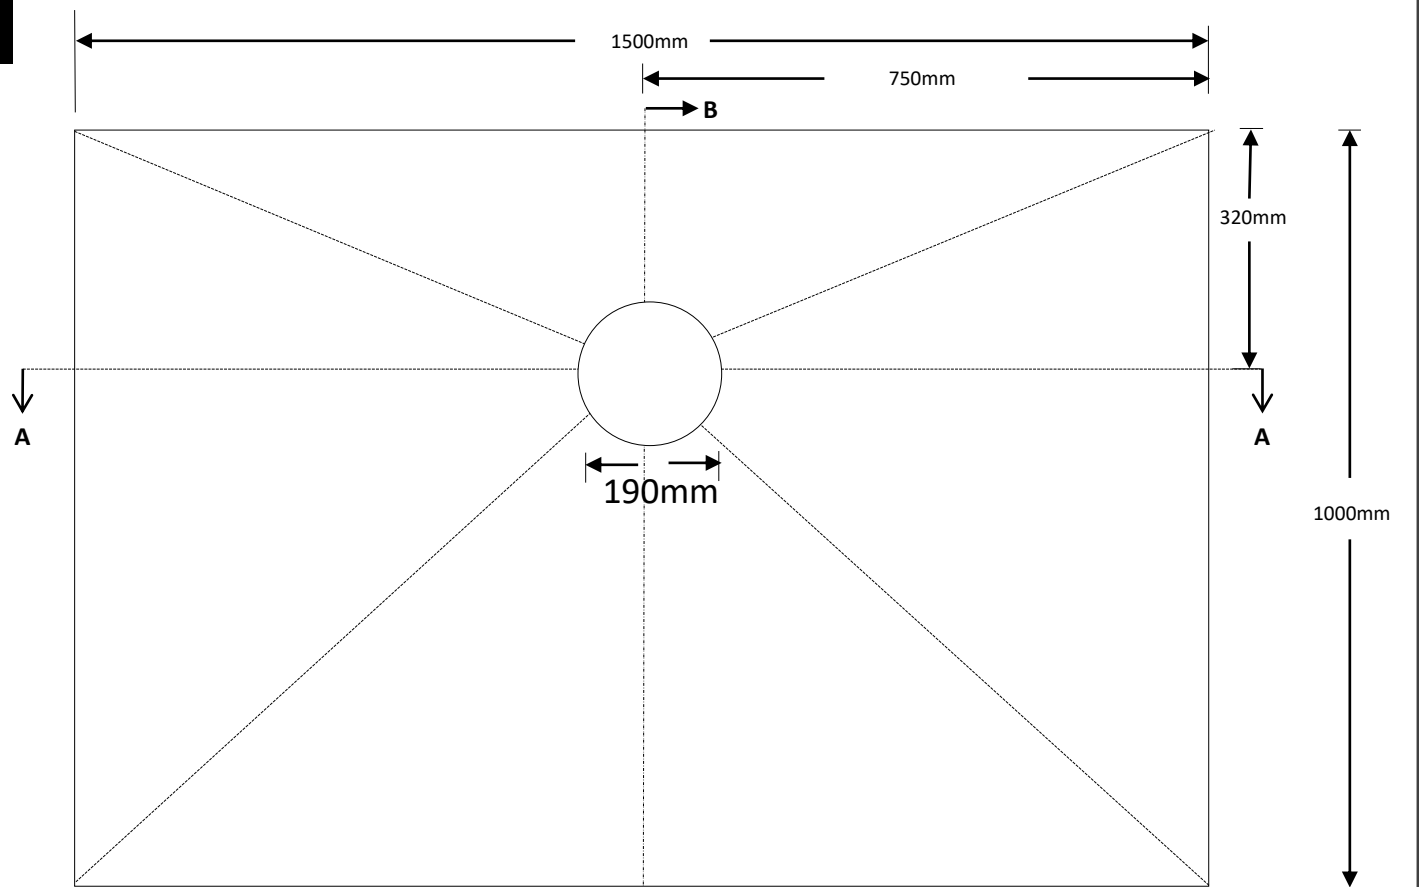

Offset Drain

marmox

1000mm x 1500mm

Code: MXPST 1.0 -1.5 OFF

Top View

Bottom View