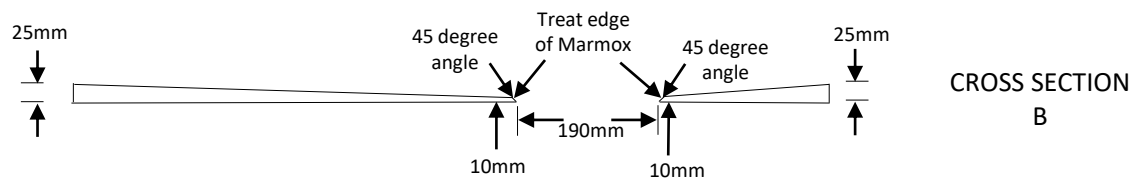

Offset Drain

marmox

1000mm x 1500mm

Code: MXPST 1.0 -1.5 OFF

Top View

Bottom View