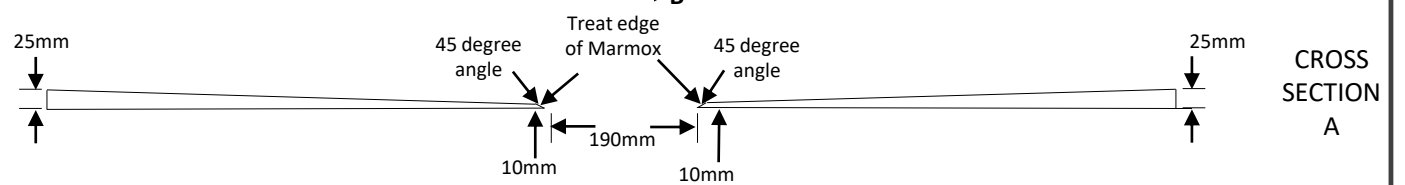

Offset Drain

marmox

1000mm x 1500mm

Code: MXPST 1.0 -1.5 OFF

Top View

Bottom View