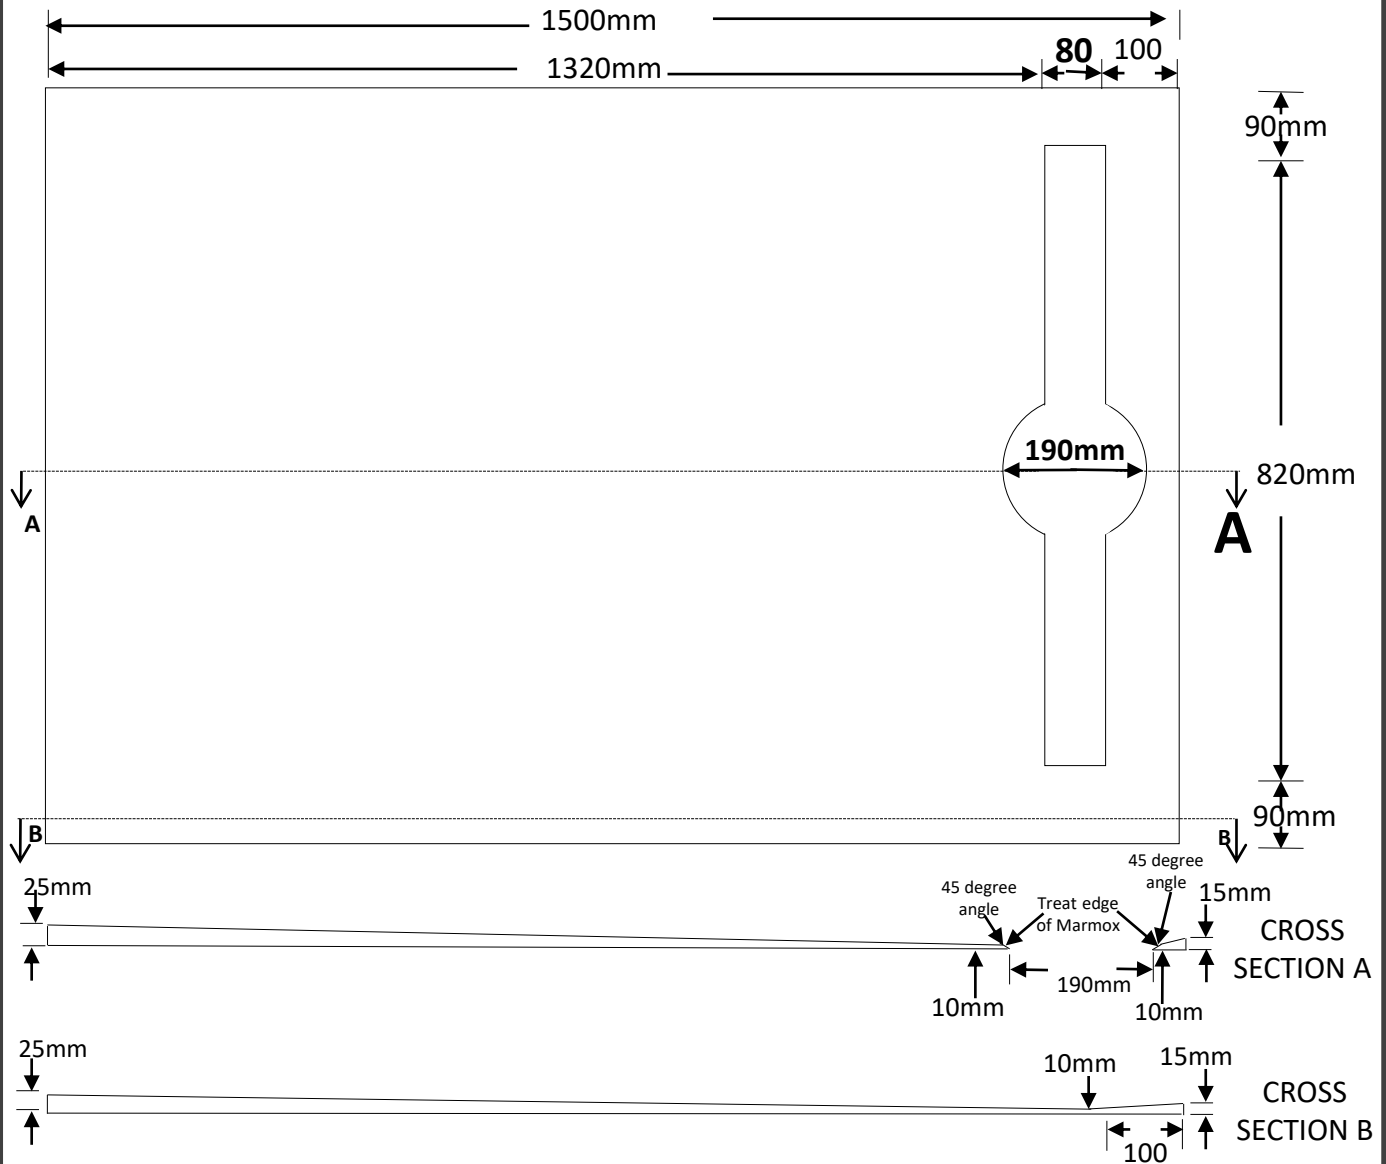

Channel Drain

marmox

1000mm x 1500mm

Code: MXPST 1.0 -1.5 TDTV

Top View

1000mm x 1500mm

Code: MXPST 1.0 -1.5 TDTV

Bottom View