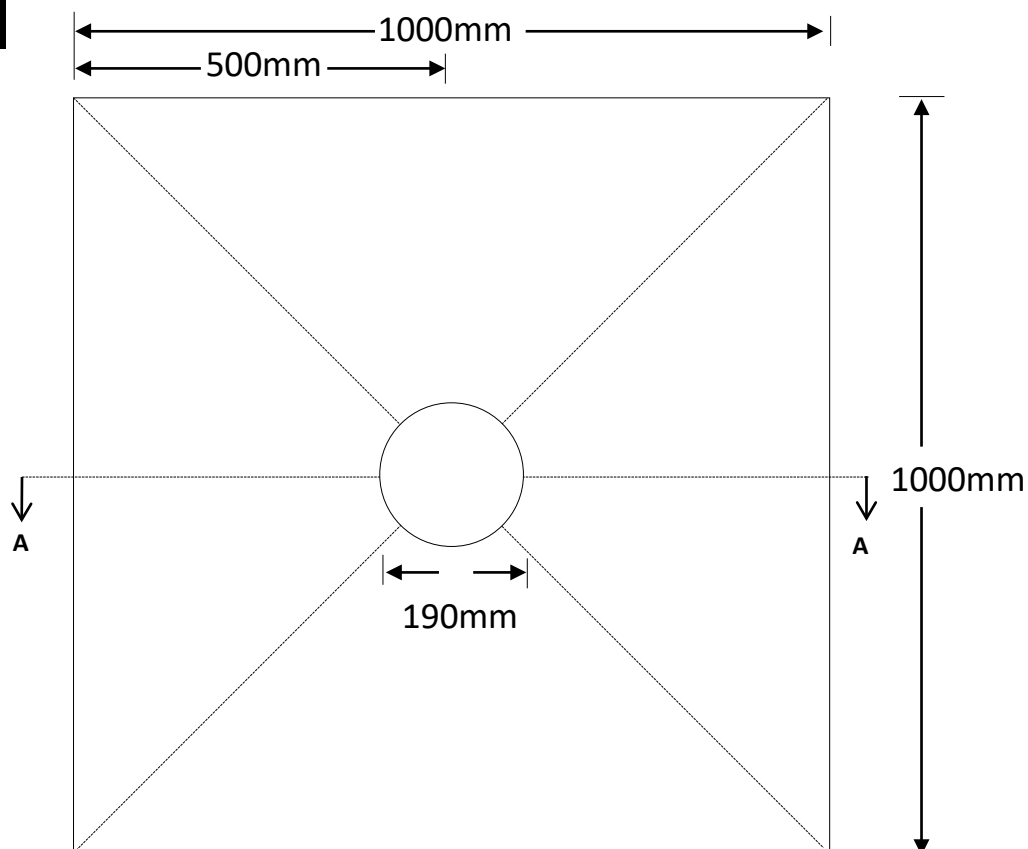

1m x 1m CD

marmox

1000mm x 1000mm

Code: MXPST 1.0 -1.0 CD

Top View

CROSS SECTION A

Bottom View