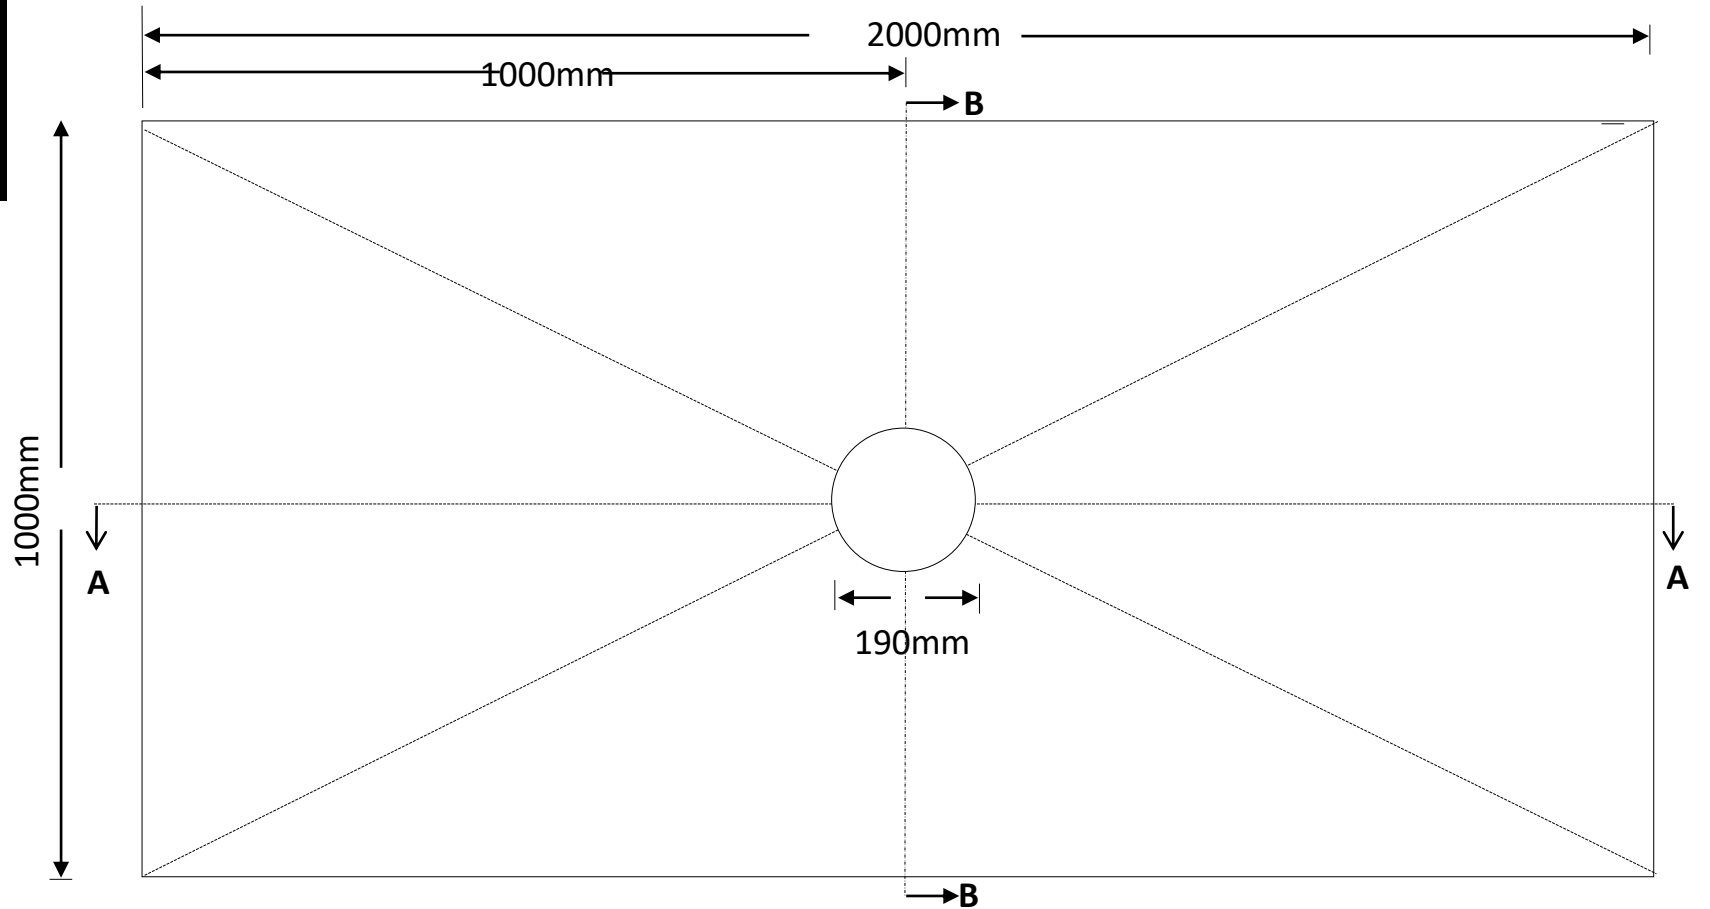

1m x 2m CD

marmox

1000mm x 2000mm

Code: MXPST 1.0 -2.0 CD

Top View

CROSS SECTION A

CROSS SECTION B

Bottom View