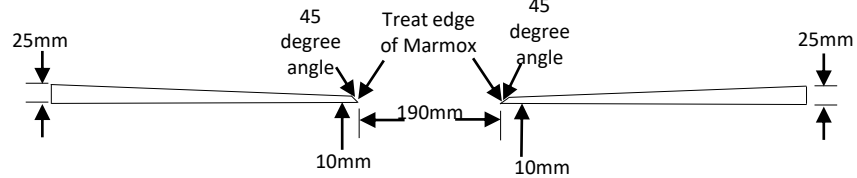

1m x 2m CD

marmox

1000mm x 2000mm

Code: MXPST 1.0 -2.0 CD

Top View

CROSS SECTION A

CROSS SECTION B

Bottom View