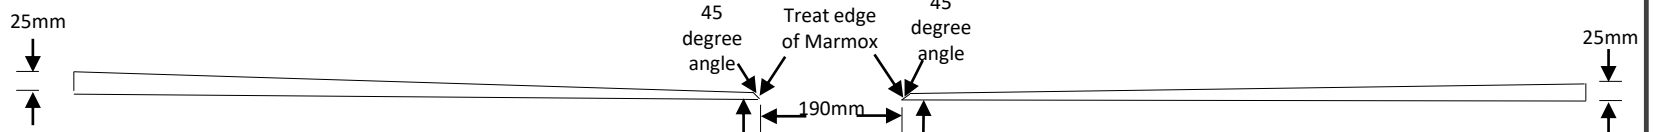

1m x 2m CD

marmox

1000mm x 2000mm

Code: MXPST 1.0 -2.0 CD

Top View

CROSS SECTION A

CROSS SECTION B

Bottom View