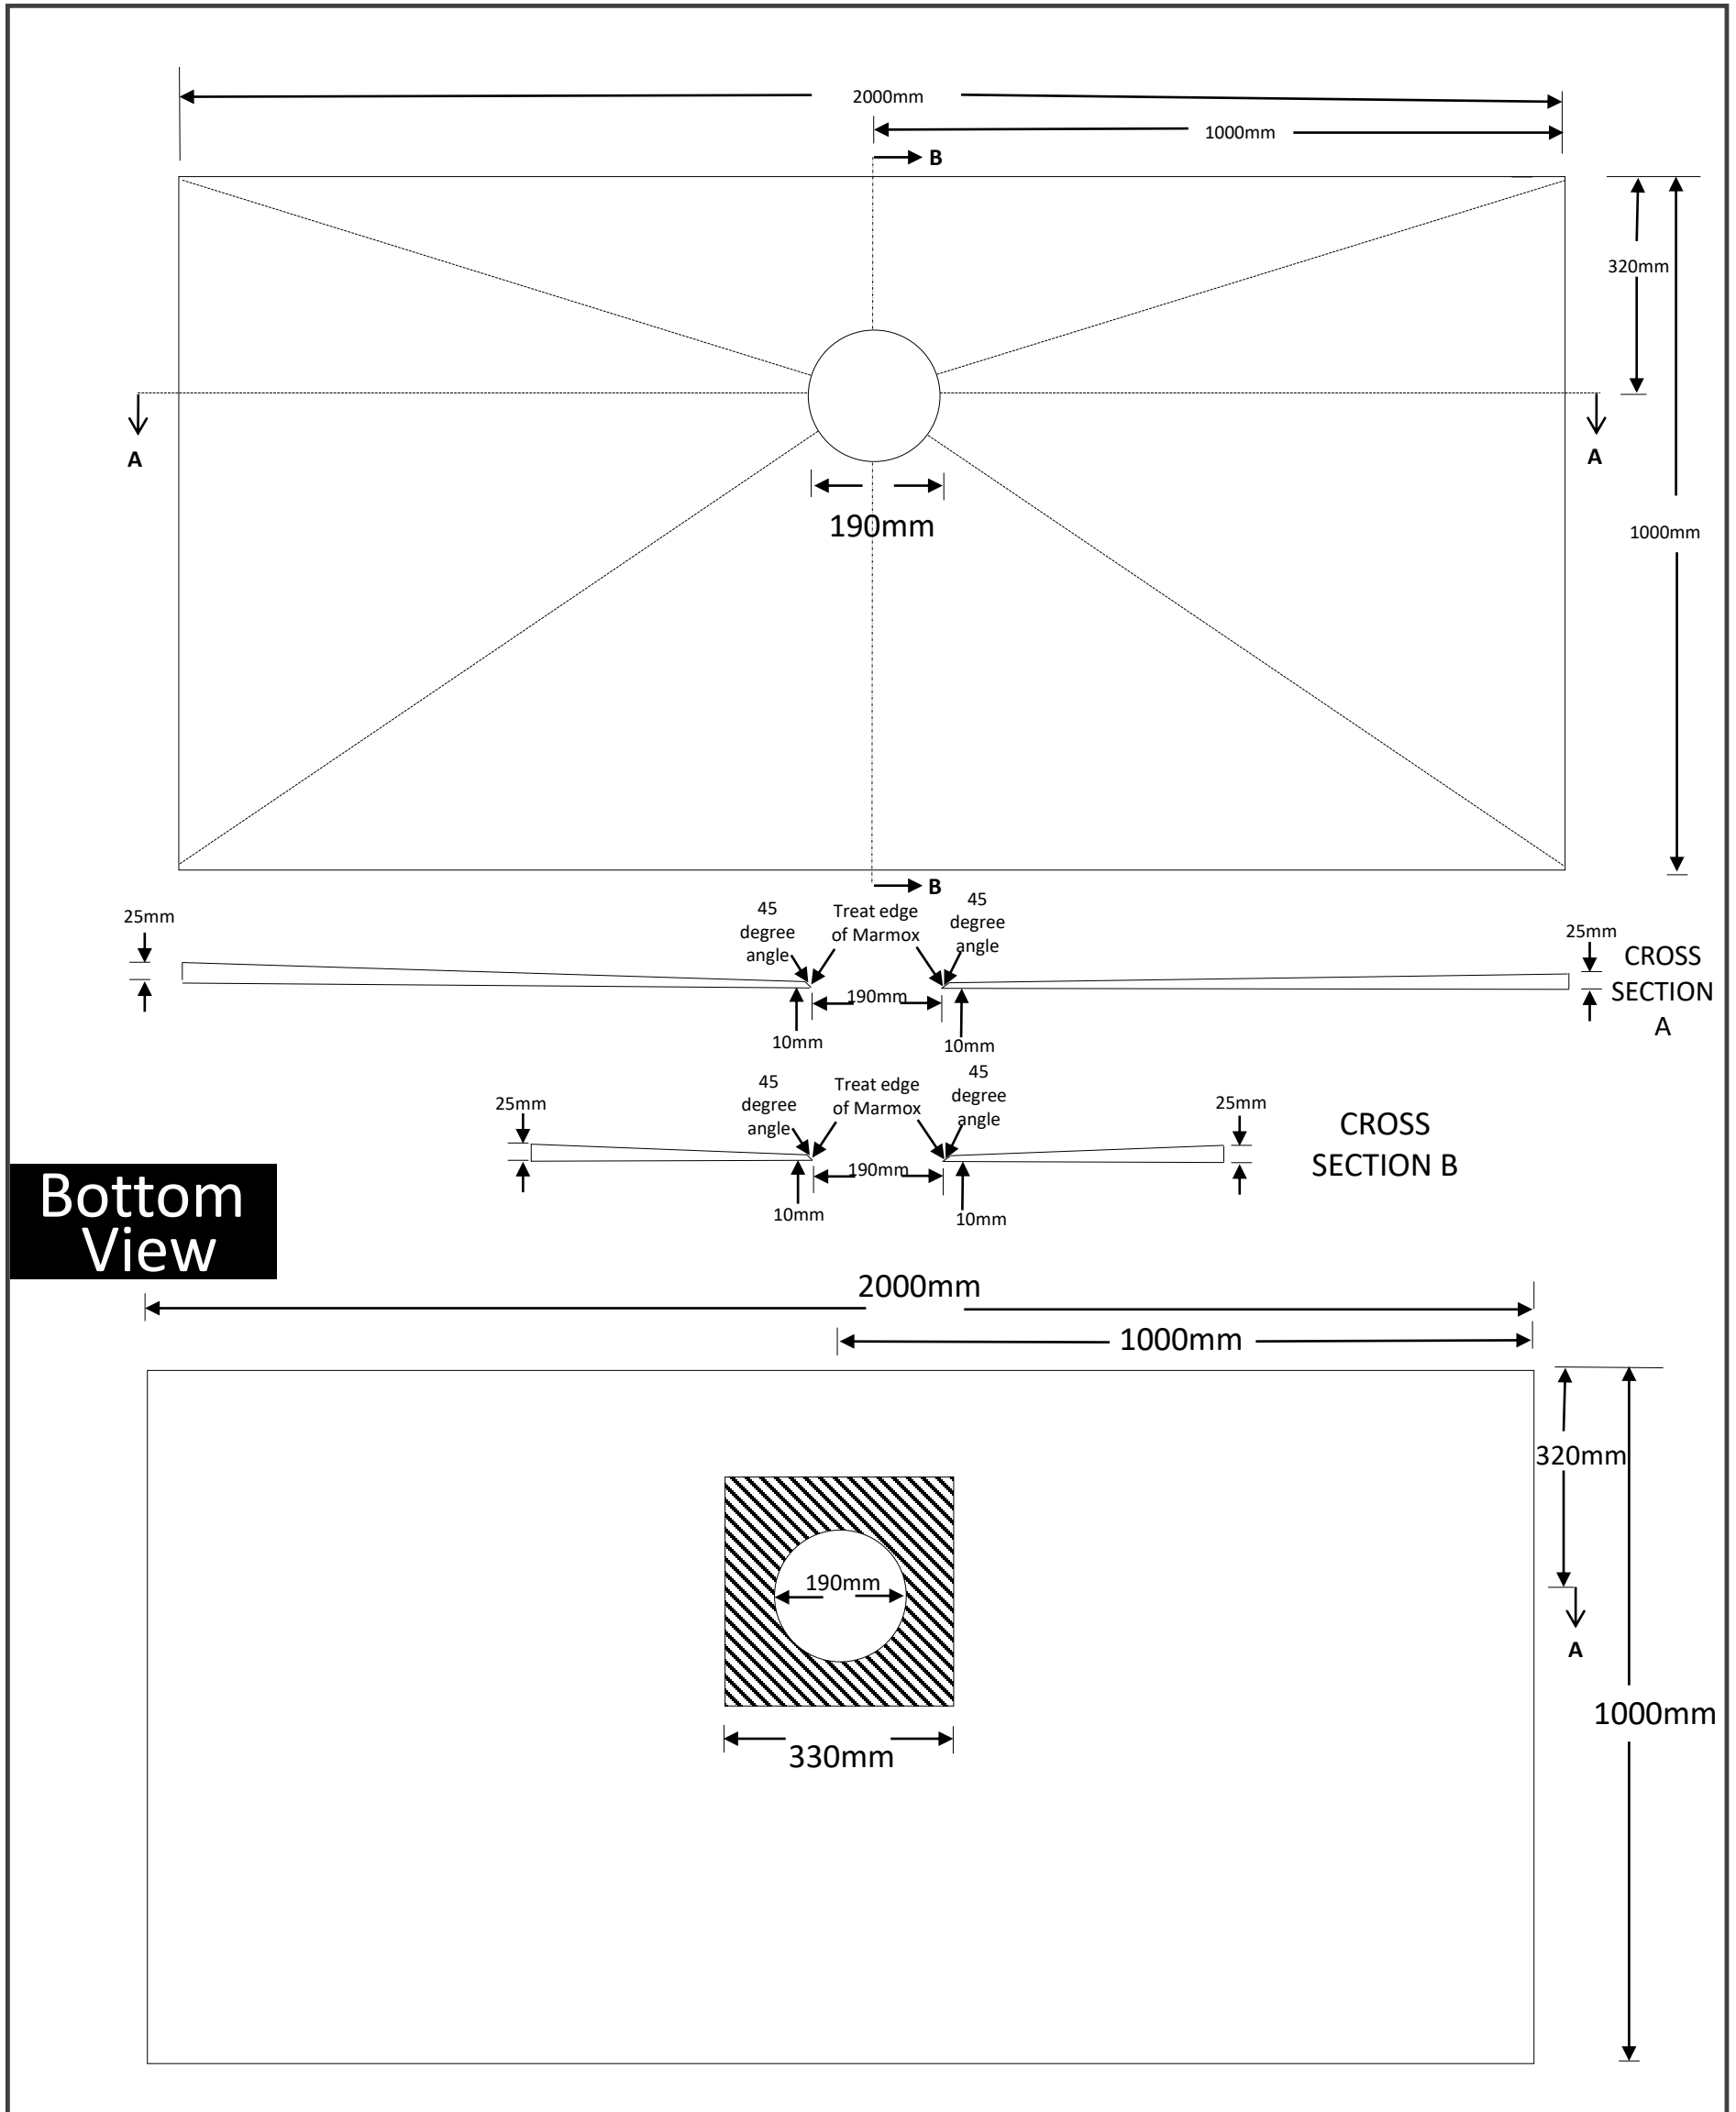

# Offset Drain

marmox

1000mm x 2000mm

Code: MXPST 1.0 – 2.0 OFF

Bottom View