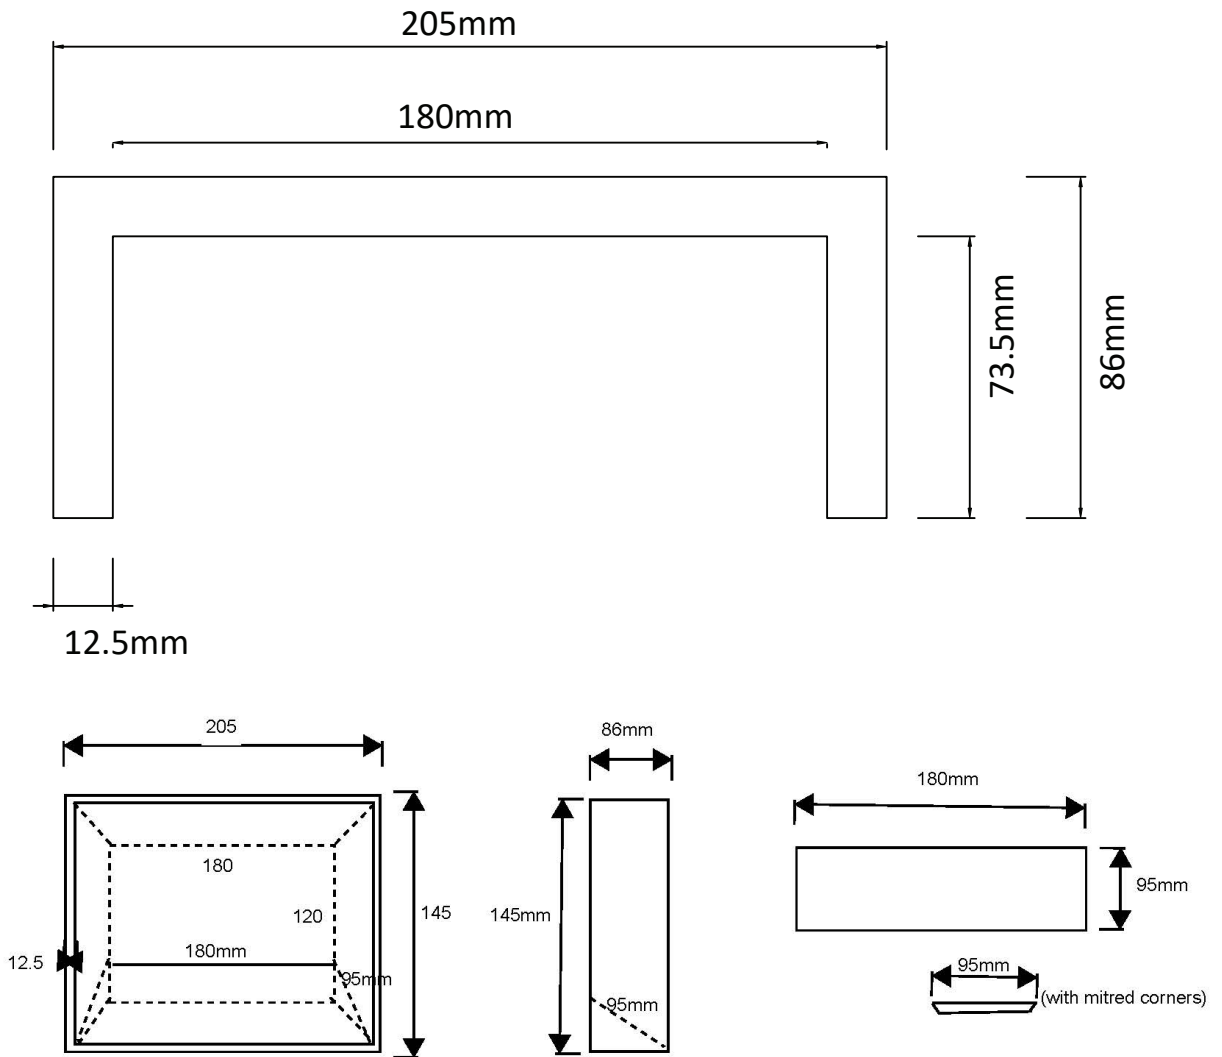

FOOTREST - 180mm x 120mm (inside dimensions)

External dimensions: 205 x 145mm

Marmox New Zealand Ltd

T 0800 627 669 F 09 820 7090 E info@marmox.co.nz W www.marmox.co.nz