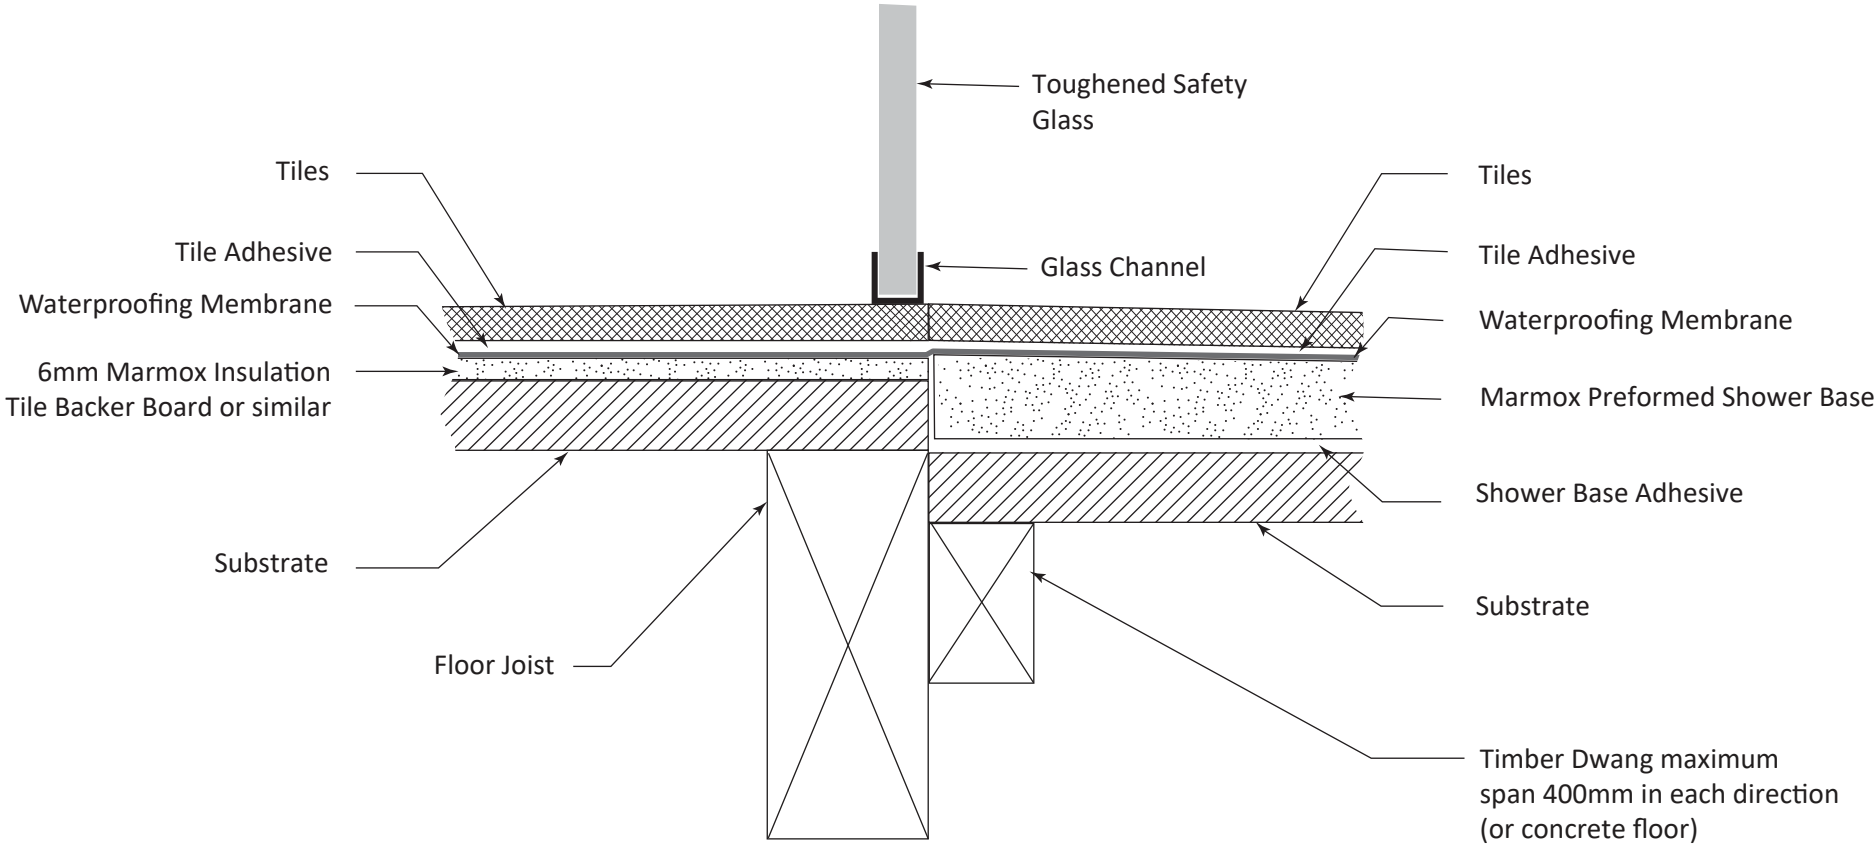

Cross Sections - Shower System

Level Entry Shower Detail (WITH GLASS CHANNEL)

Scale - 1 : 2

Date: 14/01/2025

Detail

M05-2