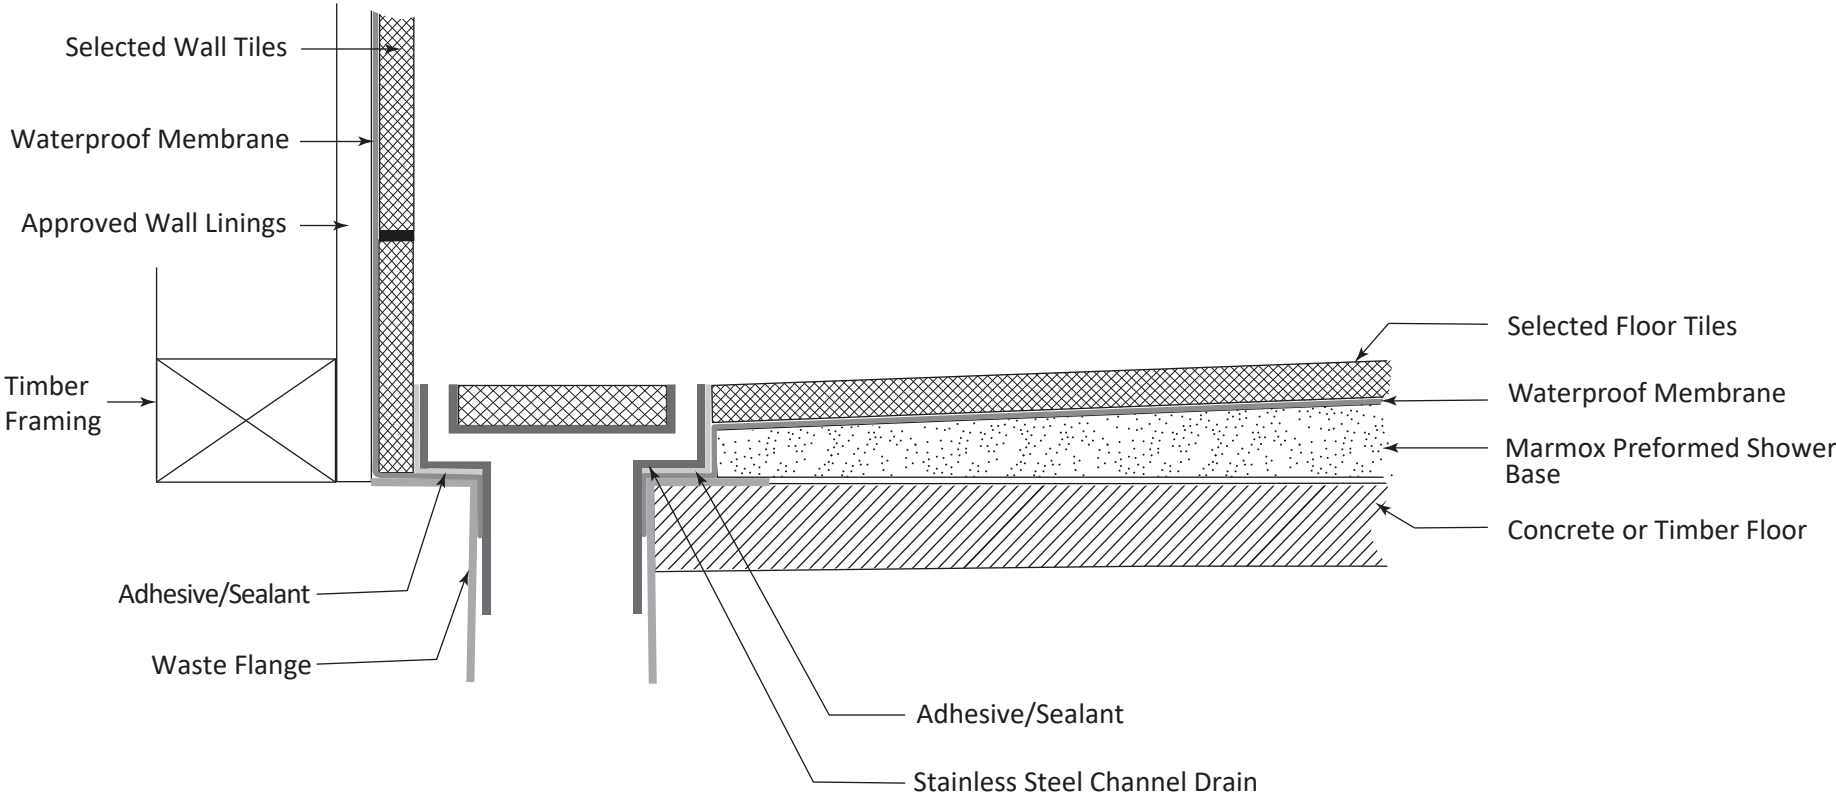

# Cross Sections - Shower System

## Tile Channel against the wall

Scale - 1 : 2

Date: 14/01/2025

Detail

M06