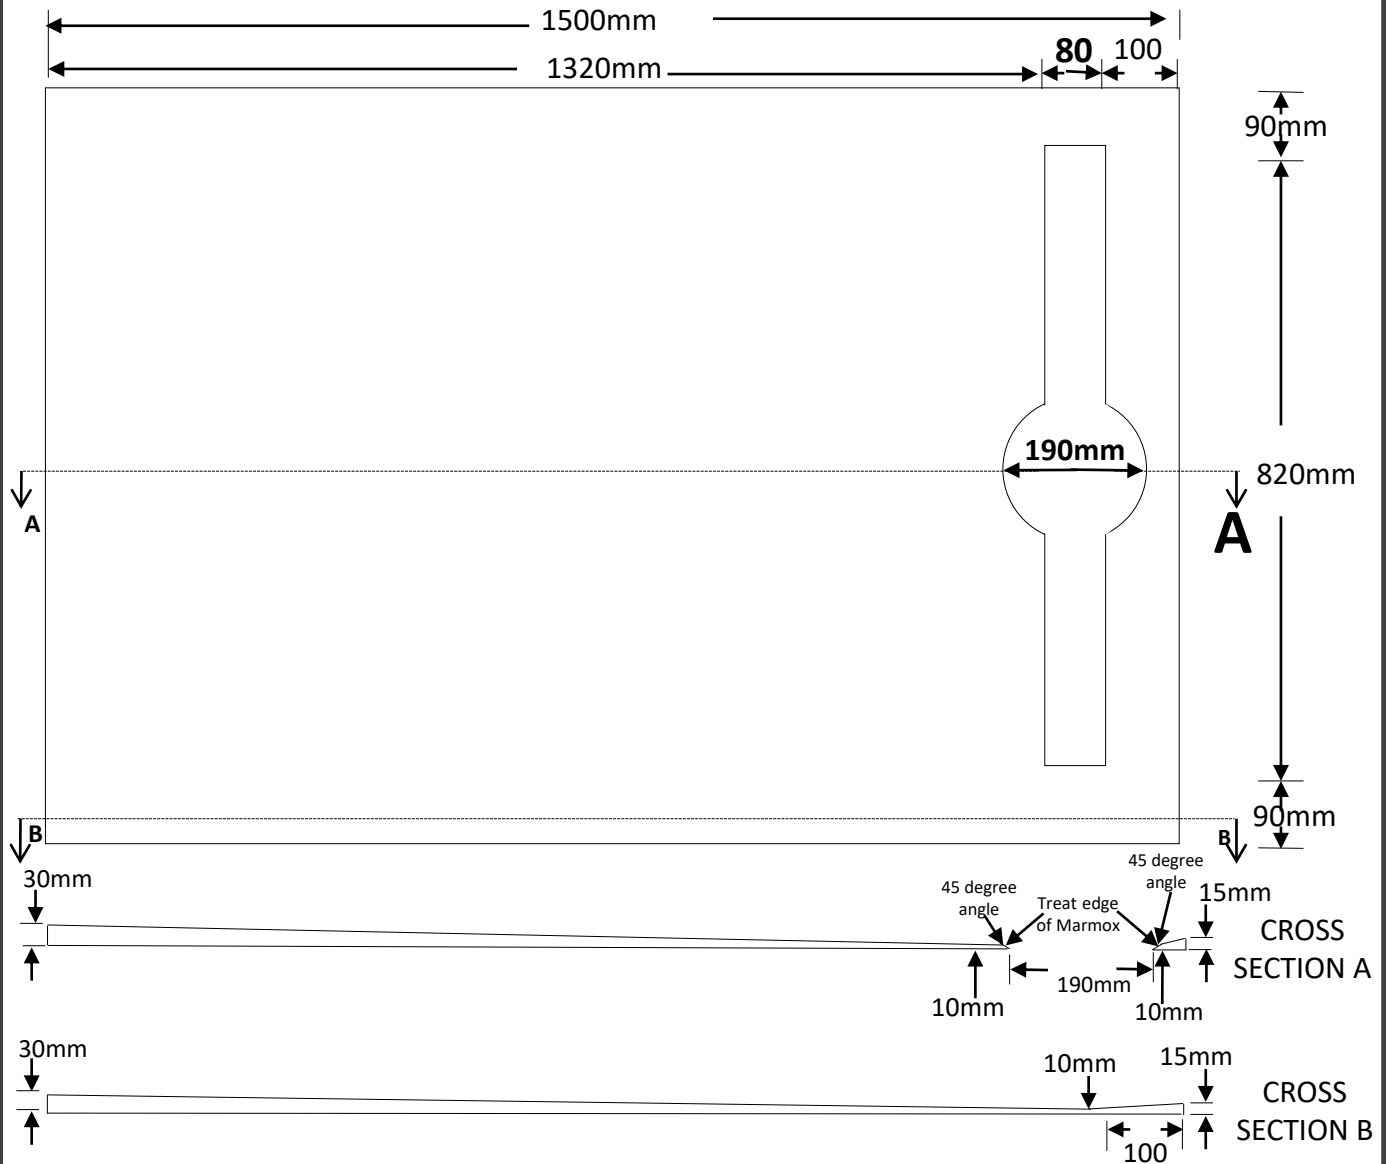

1m x 1.5m Trough drain traverse

1000mm x 1500mm

Code: MXPST 1.0 -1.5 TDTV

marmox

Top View

1000mm x 1500mm

Code: MXPST 1.0 -1.5TDTV

Bottom View