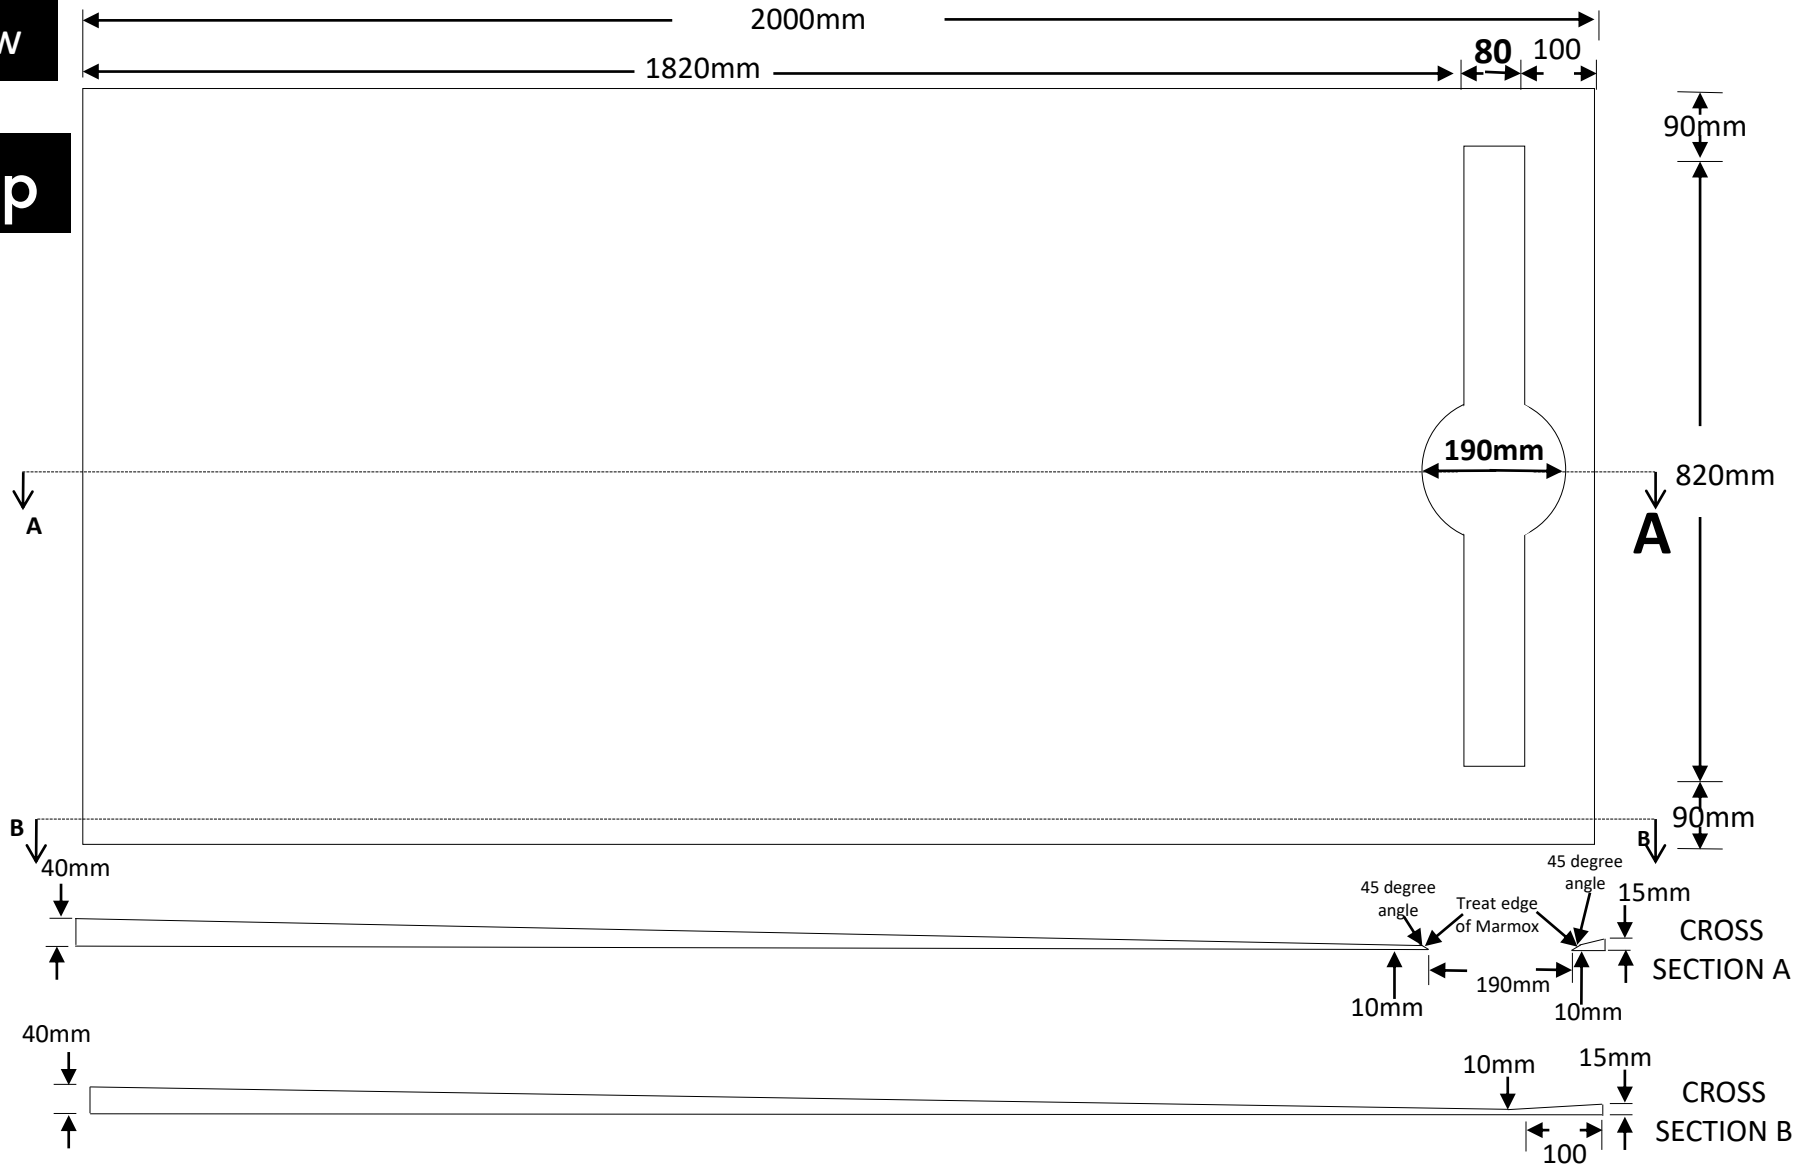

1 m x 2m trough drain traverse

marmox

Code: MXPST 1.0 – 2.0 TDTV

Top View

Top

1000mm x 2000mm

Code: MXPST 1.0 – 2.0 TDTV

Bottom View