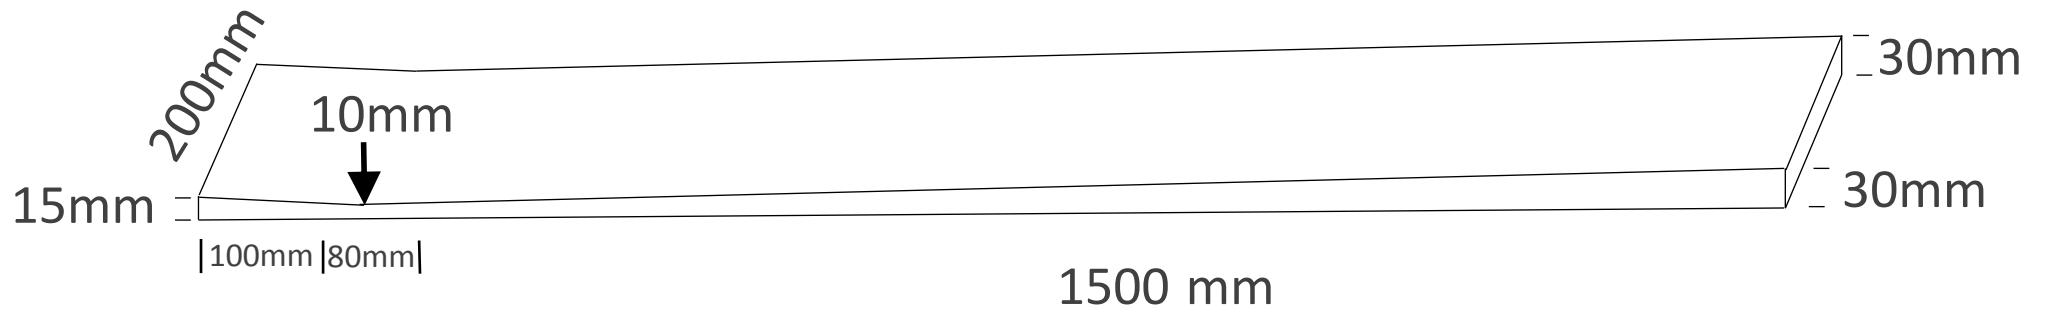

# Side Fillet

200mm x 1500mm

Code: SIDE FILLET 200-1500

**marmox**

DRAWING NOT TO SCALE