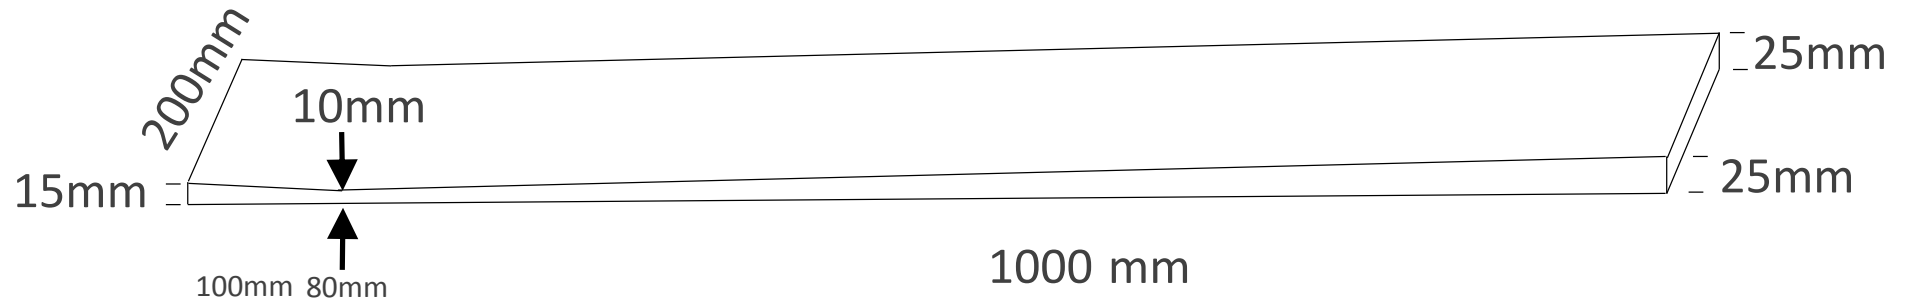

Side Fillet

200mm x 1000mm

Code: SIDE FILLET 200-1000

marmox

DRAWING NOT TO SCALE