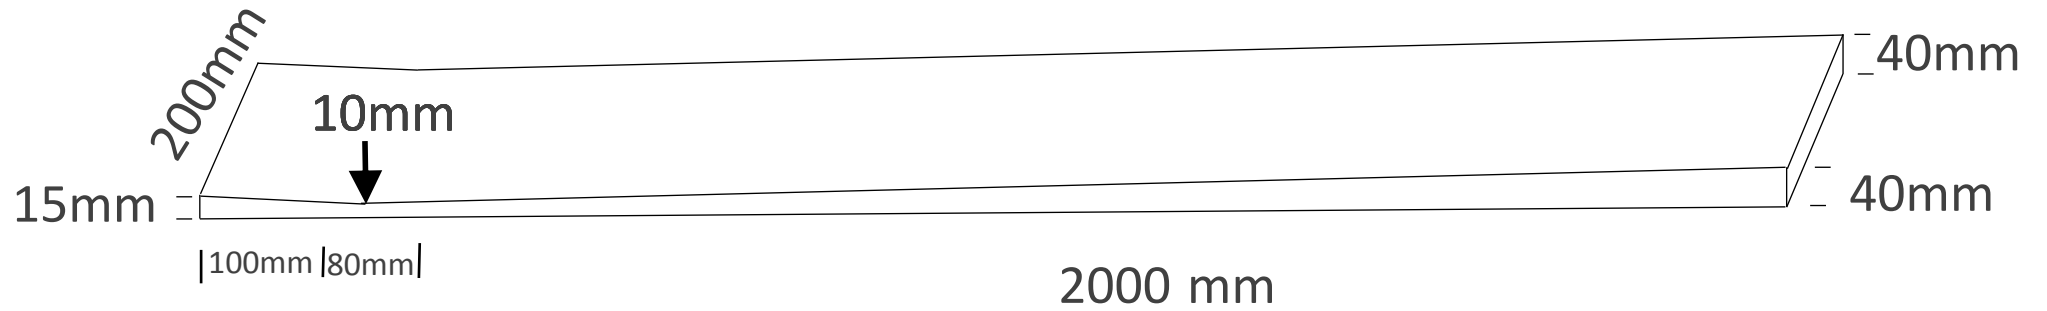

# Side Fillet

**marmox**

200mm x 2000mm

Code: SIDE FILLET 200-2000

DRAWING NOT TO SCALE