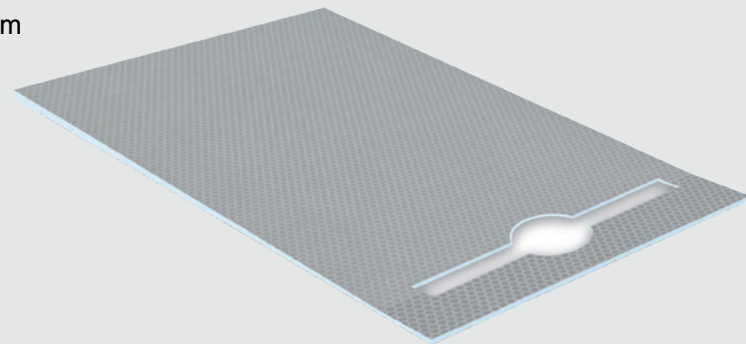

## Offset

900 x 900 x 25mm  
MXPST 0.9-0.9 OFF

1000 x 1000 x 25mm  
MXPST 1.0-1.0 OFF

1200 x 1200 x 25mm  
MXPST 1.2-1.2 OFF

1000 x 1500 x 25mm  
MXPST 1.0-1.5 OFF

1000 x 2000 x 25mm  
MXPST 1.0-2.0 OFF

Offset drain  
1000 x 2000 x 25mm  
Fall: 25mm to 10mm

## Channel - Trough drain traverse

1000 x 1000 x 25mm  
MXPST 1.0-1.0 TDTV  
[800mm channel]

1200 x 1200 x 25mm  
MXPST 1.2-1.2 TDTV  
[1000mm channel]

1000 x 1500 x 30mm  
MXPST 1.0-1.5 TDTV  
[800mm channel]

1000 x 2000 x 40mm  
MXPST 1.0-2.0 TDTV  
[800mm channel]

Channel - traverse drain  
1000 x 2000 x 40mm  
Fall: 40mm to 10mm

Channel - Traverse drain