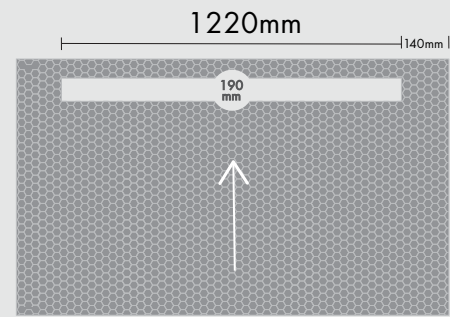

1000 x 1500 x 25mm
MXPST 1.0-1.5 TDLT
[1000mm / 1200mm channel]
Packers included