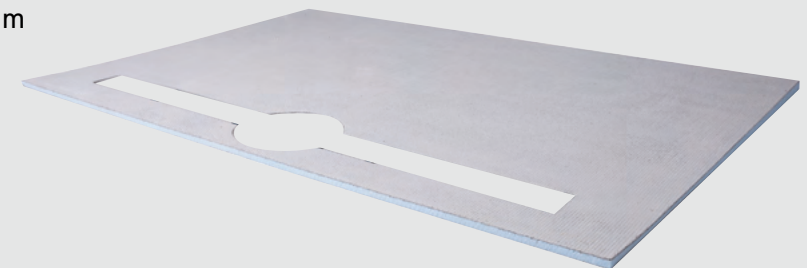

Channel - longitudinal drain
1000 x 2000 x 25mm
Fall: 25mm to 10mm