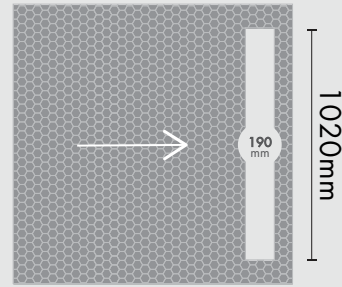

## Offset

900 x 900 x 25mm  
MXPST 0.9-0.9 OFF

1000 x 1000 x 25mm  
MXPST 1.0-1.0 OFF

1200 x 1200 x 25mm  
MXPST 1.2-1.2 OFF

1000 x 1500 x 25mm  
MXPST 1.0-1.5 OFF

1000 x 2000 x 25mm  
MXPST 1.0-2.0 OFF

Offset drain  
1000 x 2000 x 25mm  
Fall: 25mm to 10mm

## Channel - Trough drain traverse

1000 x 1000 x 25mm  
MXPST 1.0-1.0 TDTV  
[800mm channel]

1200 x 1200 x 25mm  
MXPST 1.2-1.2 TDTV  
[1000mm channel]

1000 x 1500 x 30mm  
MXPST 1.0-1.5 TDTV  
[800mm channel]

1000 x 2000 x 40mm  
MXPST 1.0-2.0 TDTV  
[800mm channel]

Channel - traverse drain  
1000 x 2000 x 40mm  
Fall: 40mm to 10mm

Channel - Traverse drain