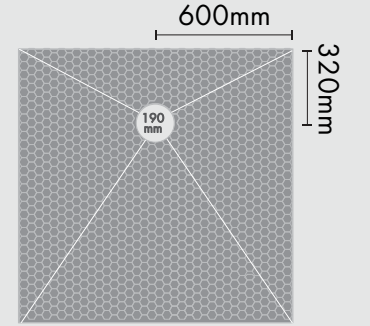

# Centre

Centre drain  
1000 x 1000 x 25mm  
Fall: 25mm to 10mm

## Offset

900 x 900 x 25mm  
MXPST 0.9-0.9 OFF

1000 x 1000 x 25mm  
MXPST 1.0-1.0 OFF

1200 x 1200 x 25mm  
MXPST 1.2-1.2 OFF

1000 x 1500 x 25mm  
MXPST 1.0-1.5 OFF

1000 x 2000 x 25mm  
MXPST 1.0-2.0 OFF

Offset drain  
1000 x 2000 x 25mm  
Fall: 25mm to 10mm

## Channel - Trough drain traverse

1000 x 1000 x 25mm  
MXPST 1.0-1.0 TDTV  
[800mm channel]

1200 x 1200 x 25mm  
MXPST 1.2-1.2 TDTV  
[1000mm channel]

1000 x 1500 x 30mm  
MXPST 1.0-1.5 TDTV  
[800mm channel]

# Wedge

1000 x 1000 x 25mm  
MXPSW 1.0-1.0

1200 x 1200 x 25mm  
MXPSW 1.2-1.2

1200 x 1600 x 30mm  
MXPSW 1.2-1.6

Wedge Shower Base  
1200 x 1600 x 30mm  
Fall: 30mm to 10mm

Wedge

Custom