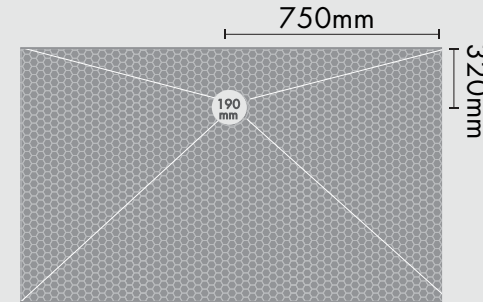

## Offset

900 x 900 x 25mm  
MXPST 0.9-0.9 OFF

1000 x 1000 x 25mm  
MXPST 1.0-1.0 OFF

1200 x 1200 x 25mm  
MXPST 1.2-1.2 OFF

1000 x 1500 x 25mm  
MXPST 1.0-1.5 OFF

1000 x 2000 x 25mm  
MXPST 1.0-2.0 OFF

Offset drain  
1000 x 2000 x 25mm  
Fall: 25mm to 10mm

## Channel - Trough drain traverse

1000 x 1000 x 25mm  
MXPST 1.0-1.0 TDTV  
[800mm channel]

1200 x 1200 x 25mm  
MXPST 1.2-1.2 TDTV  
[1000mm channel]

1000 x 1500 x 30mm  
MXPST 1.0-1.5 TDTV  
[800mm channel]

1000 x 2000 x 40mm  
MXPST 1.0-2.0 TDTV  
[800mm channel]

Channel - traverse drain  
1000 x 2000 x 40mm  
Fall: 40mm to 10mm

Channel - Traverse drain