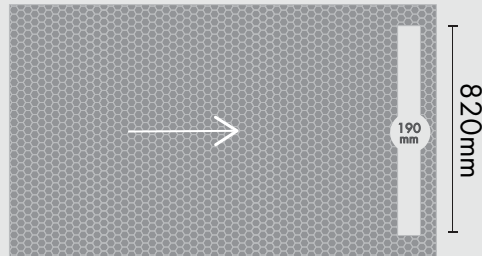

## Offset

900 x 900 x 25mm  
MXPST 0.9-0.9 OFF

1000 x 1000 x 25mm  
MXPST 1.0-1.0 OFF

1200 x 1200 x 25mm  
MXPST 1.2-1.2 OFF

1000 x 1500 x 25mm  
MXPST 1.0-1.5 OFF

1000 x 2000 x 25mm  
MXPST 1.0-2.0 OFF

Offset drain  
1000 x 2000 x 25mm  
Fall: 25mm to 10mm

## Channel - Trough drain traverse

1000 x 1000 x 25mm  
MXPST 1.0-1.0 TDTV  
[800mm channel]

1200 x 1200 x 25mm  
MXPST 1.2-1.2 TDTV  
[1000mm channel]

1000 x 1500 x 30mm  
MXPST 1.0-1.5 TDTV  
[800mm channel]