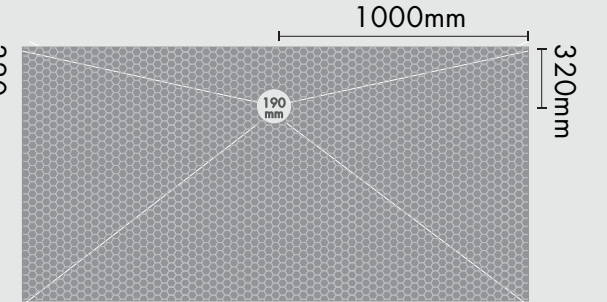

## Offset

900 x 900 x 25mm  
MXPST 0.9-0.9 OFF

1000 x 1000 x 25mm  
MXPST 1.0-1.0 OFF

1200 x 1200 x 25mm  
MXPST 1.2-1.2 OFF

1000 x 1500 x 25mm  
MXPST 1.0-1.5 OFF

1000 x 2000 x 25mm  
MXPST 1.0-2.0 OFF

Offset drain  
1000 x 2000 x 25mm  
Fall: 25mm to 10mm

## Channel - Trough drain traverse

1000 x 1000 x 25mm  
MXPST 1.0-1.0 TDTV  
[800mm channel]

1200 x 1200 x 25mm  
MXPST 1.2-1.2 TDTV  
[1000mm channel]

1000 x 1500 x 30mm  
MXPST 1.0-1.5 TDTV  
[800mm channel]