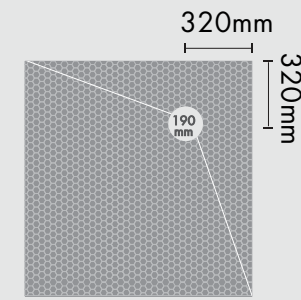

# Centre

Centre drain  
1000 x 1000 x 25mm  
Fall: 25mm to 10mm

## Offset

900 x 900 x 25mm  
MXPST 0.9-0.9 OFF

1000 x 1000 x 25mm  
MXPST 1.0-1.0 OFF

1200 x 1200 x 25mm  
MXPST 1.2-1.2 OFF

1000 x 1500 x 25mm  
MXPST 1.0-1.5 OFF

1000 x 2000 x 25mm  
MXPST 1.0-2.0 OFF

Offset drain  
1000 x 2000 x 25mm  
Fall: 25mm to 10mm

Channel - longitudinal drain  
 1000 x 2000 x 25mm  
 Fall: 25mm to 10mm

# Wedge

1000 x 1000 x 25mm  
MXPSW 1.0-1.0

1200 x 1200 x 25mm  
MXPSW 1.2-1.2

1200 x 1600 x 30mm  
MXPSW 1.2-1.6

Wedge Shower Base  
1200 x 1600 x 30mm  
Fall: 30mm to 10mm

Wedge

Custom