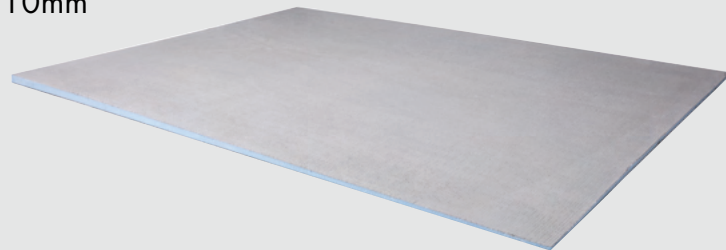

# Wedge

1000 x 1000 x 25mm  
MXPSW 1.0-1.0

1200 x 1200 x 25mm  
MXPSW 1.2-1.2

1200 x 1600 x 30mm  
MXPSW 1.2-1.6

Wedge Shower Base  
1200 x 1600 x 30mm  
Fall: 30mm to 10mm

Wedge

Custom

## Custom Shower Bases

---

Marmox Shower bases are available in a range of sizes to suit all shower layouts.

If you're interested in our design services for custom shower bases, please scan the QR code for the request form. We will suggest suitable products for your design.