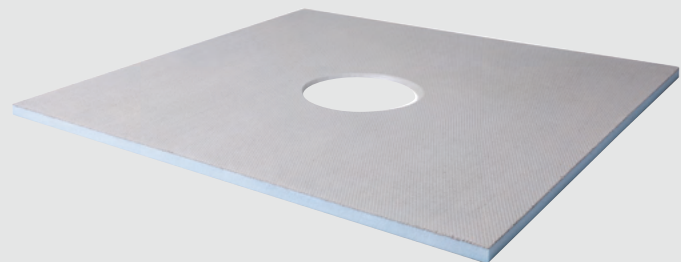

Marmox  
Ready-to-tile-over  
Shower bases

# Centre

Centre drain  
1000 x 1000 x 25mm  
Fall: 25mm to 10mm