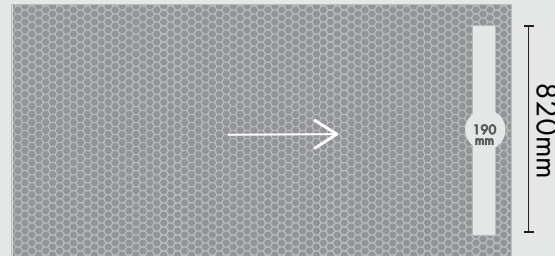

## Offset

900 x 900 x 25mm  
MXPST 0.9-0.9 OFF

1000 x 1000 x 25mm  
MXPST 1.0-1.0 OFF

1200 x 1200 x 25mm  
MXPST 1.2-1.2 OFF

1000 x 1500 x 25mm  
MXPST 1.0-1.5 OFF

1000 x 2000 x 25mm  
MXPST 1.0-2.0 OFF

Offset drain  
1000 x 2000 x 25mm  
Fall: 25mm to 10mm

## Channel - Trough drain traverse

1000 x 1000 x 25mm  
MXPST 1.0-1.0 TDTV  
[800mm channel]

1200 x 1200 x 25mm  
MXPST 1.2-1.2 TDTV  
[1000mm channel]

1000 x 1500 x 30mm  
MXPST 1.0-1.5 TDTV  
[800mm channel]

1000 x 2000 x 40mm  
MXPST 1.0-2.0 TDTV  
[800mm channel]

Channel - traverse drain  
1000 x 2000 x 40mm  
Fall: 40mm to 10mm

Channel - Traverse drain