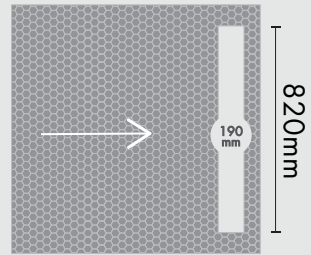

## Offset

900 x 900 x 25mm  
MXPST 0.9-0.9 OFF

1000 x 1000 x 25mm  
MXPST 1.0-1.0 OFF

1200 x 1200 x 25mm  
MXPST 1.2-1.2 OFF

1000 x 1500 x 25mm  
MXPST 1.0-1.5 OFF

1000 x 2000 x 25mm  
MXPST 1.0-2.0 OFF

Offset drain  
1000 x 2000 x 25mm  
Fall: 25mm to 10mm

## Channel - Trough drain traverse

1000 x 1000 x 25mm  
MXPST 1.0-1.0 TDTV  
[800mm channel]

1200 x 1200 x 25mm  
MXPST 1.2-1.2 TDTV  
[1000mm channel]

1000 x 1500 x 30mm  
MXPST 1.0-1.5 TDTV  
[800mm channel]

1000 x 2000 x 40mm  
MXPST 1.0-2.0 TDTV  
[800mm channel]

Channel - traverse drain  
1000 x 2000 x 40mm  
Fall: 40mm to 10mm

Channel - Traverse drain