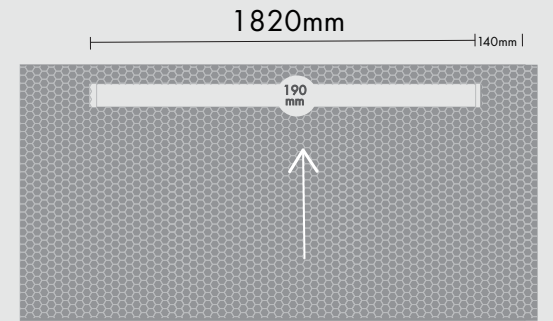

1000 x 2000 x 25mm
MXPST 1.0-2.0 TDLT
[1200mm / 1800mm channel]
Packers included