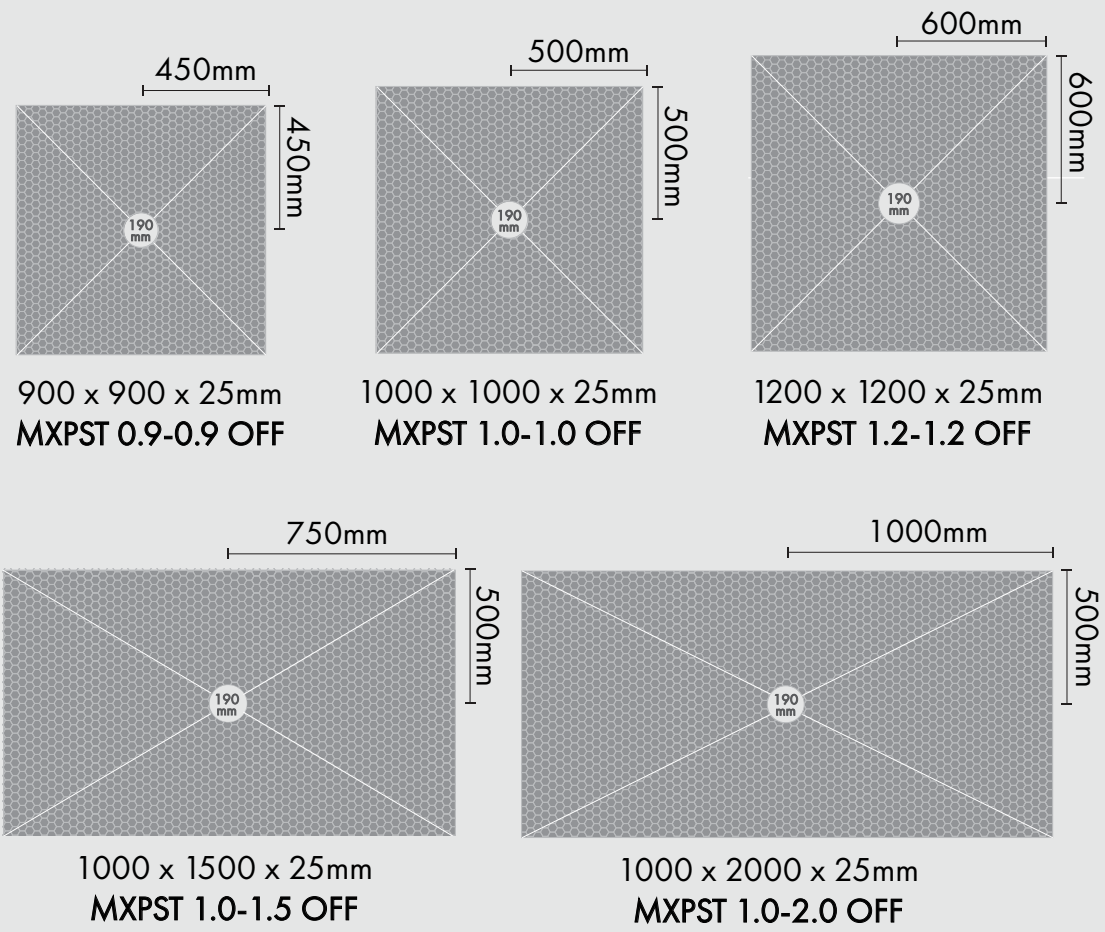

# Centre

Centre drain  
1000 x 1000 x 25mm  
Fall: 25mm to 10mm

## Offset

900 x 900 x 25mm  
MXPST 0.9-0.9 OFF

1000 x 1000 x 25mm  
MXPST 1.0-1.0 OFF

1200 x 1200 x 25mm  
MXPST 1.2-1.2 OFF

1000 x 1500 x 25mm  
MXPST 1.0-1.5 OFF

1000 x 2000 x 25mm  
MXPST 1.0-2.0 OFF

Offset drain  
1000 x 2000 x 25mm  
Fall: 25mm to 10mm

Channel - longitudinal drain  
 1000 x 2000 x 25mm  
 Fall: 25mm to 10mm

# Wedge

1000 x 1000 x 25mm  
MXPSW 1.0-1.0

1200 x 1200 x 25mm  
MXPSW 1.2-1.2

1200 x 1600 x 30mm  
MXPSW 1.2-1.6

Wedge Shower Base  
1200 x 1600 x 30mm  
Fall: 30mm to 10mm

Wedge

Custom