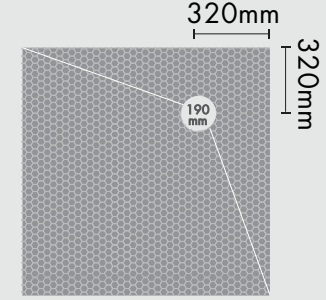

# Centre

Centre drain  
1000 x 1000 x 25mm  
Fall: 25mm to 10mm

## Offset

900 x 900 x 25mm  
MXPST 0.9-0.9 OFF

1000 x 1000 x 25mm  
MXPST 1.0-1.0 OFF

1200 x 1200 x 25mm  
MXPST 1.2-1.2 OFF

1000 x 1500 x 25mm  
MXPST 1.0-1.5 OFF

1000 x 2000 x 25mm  
MXPST 1.0-2.0 OFF

Offset drain  
1000 x 2000 x 25mm  
Fall: 25mm to 10mm

Channel - longitudinal drain  
 1000 x 2000 x 25mm  
 Fall: 25mm to 10mm

# Wedge

1000 x 1000 x 25mm  
MXPSW 1.0-1.0

1200 x 1200 x 25mm  
MXPSW 1.2-1.2

1200 x 1600 x 30mm  
MXPSW 1.2-1.6

Wedge Shower Base  
1200 x 1600 x 30mm  
Fall: 30mm to 10mm

Wedge

Custom